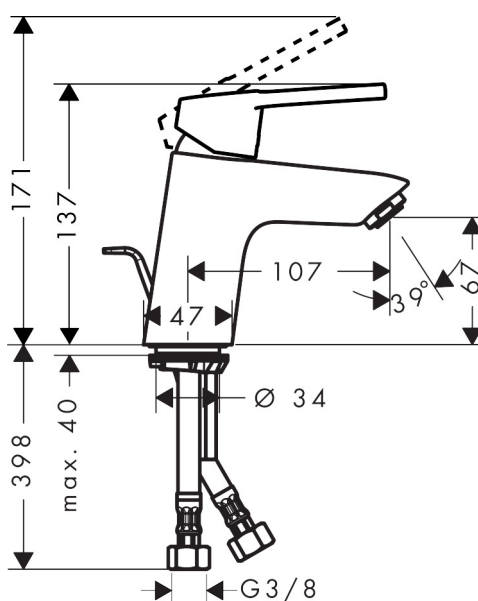

Brand hansgrohe
 Art. Name **Logis Loop** Single lever basin mixer 70 with pop-up waste set
 Art. Nr. 71150000
 Surface Chrome
 Pos. 1

Product picture

Drawing

Technology

Features

- consists of: single lever basin mixer, waste set
- ComfortZone 70
- projection 107 mm
- spray type: normal spray
- flow rate at 3 bar: 5 l/min
- ceramic cartridge
- temperature limitation adjustable
- suitable for continuous flow water heaters
- pop-up waste set G 1 1/4
- material waste set: synthetic
- connection type: G 3/8 connections
- connection dimension: DN15
- P-IX 28113/IO

Flow chart

Q = l/min 0 3 6 9 12 15 18 21 24 27 30
 Q = l/sec 0 0,1 0,2 0,3 0,4 0,5

1 With flow limiter Without flow limiter

Spare parts list

Pos.	Description	Articlenumber
1	handle	93011000
2	screw cover	96338000
3	flange	97406000
4	nut	97209000
5	O-Ring 32x2	98193000
6	cartridge, assy	92730000
7	locking screw for handle	95140000
8	seal	95008000
9	adapter for cartridge	98750000
10	O-Ring 30x2	98186000
11	O-ring 35x2	92604000
12	aerator M24x1 (5 l/min)	92372000
13	screw M8 x 68	97736000
14	seal Ø 42	98722000
15	fixing set	96016000
16	connection hose 450 mm M8x0,75 G3/8	97206000
17	O-ring 6,6x1,6	93019000
18	sealing set	95581000
19	pull rod	96657000
a	pop up waste	92168007