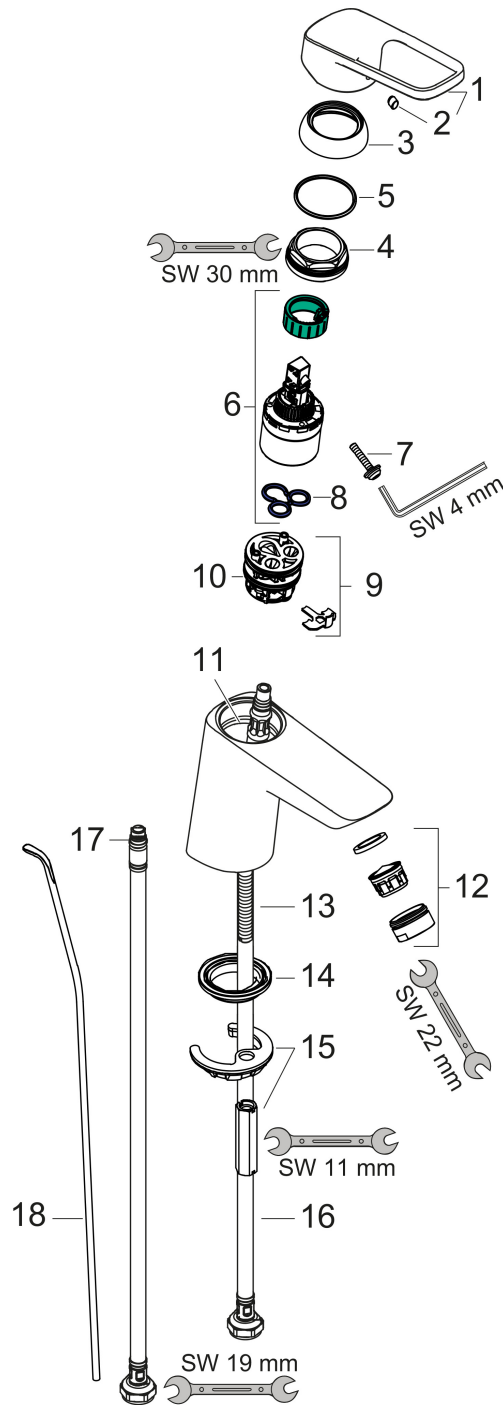

Brand hansgrohe
 Art. Name **Logis Loop** Single lever basin mixer 70 with pop-up waste set
 Art. Nr. 71150000
 Surface Chrome
 Pos. 1

Product picture

Drawing

Technology

Features

- consists of: single lever basin mixer, waste set
- ComfortZone 70
- projection 107 mm
- spray type: normal spray
- flow rate at 3 bar: 5 l/min
- ceramic cartridge
- temperature limitation adjustable
- suitable for continuous flow water heaters
- pop-up waste set G 1 1/4
- material waste set: synthetic
- connection type: G 3/8 connections
- connection dimension: DN15
- P-IX 28113/IO

Flow chart

Q = l/min 0 3 6 9 12 15 18 21 24 27 30
 Q = l/sec 0 0,1 0,2 0,3 0,4 0,5

1 With flow limiter Without flow limiter

Spare parts list

Pos.	Description	Articlenumber
1	handle	93011000
2	screw cover	96338000
3	flange	97406000
4	nut	97209000
5	O-Ring 32x2	98193000
6	cartridge, assy	92730000
7	locking screw for handle	95140000
8	seal	95008000
9	adapter for cartridge	98750000
10	O-Ring 30x2	98186000
11	O-ring 35x2	92604000
12	aerator M24x1 (5 l/min)	92372000
13	screw M8 x 68	97736000
14	seal Ø 42	98722000
15	fixing set	96016000
16	connection hose 450 mm M8x0,75 G3/8	97206000
17	O-ring 6,6x1,6	93019000
18	sealing set	95581000
19	pull rod	96657000
a	pop up waste	92168007