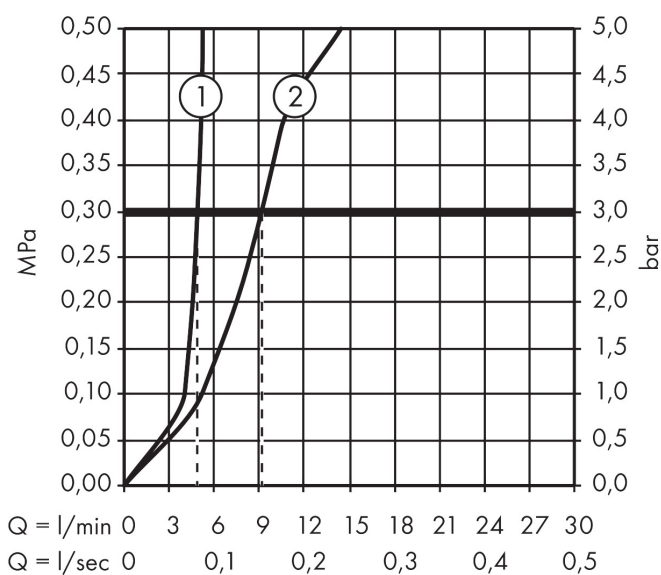

Brand hansgrohe
 Art. Name **Logis Loop** Single lever basin mixer 70 with pop-up waste set
 Art. Nr. 71150000
 Surface Chrome
 Pos. 1

Product picture

Drawing

Technology

Features

- consists of: single lever basin mixer, waste set
- ComfortZone 70
- projection 107 mm
- spray type: normal spray
- flow rate at 3 bar: 5 l/min
- ceramic cartridge
- temperature limitation adjustable
- suitable for continuous flow water heaters
- pop-up waste set G 1 1/4
- material waste set: synthetic
- connection type: G 3/8 connections
- connection dimension: DN15
- P-IX 28113/IO

Flow chart

Q = l/min 0 3 6 9 12 15 18 21 24 27 30
 Q = l/sec 0 0,1 0,2 0,3 0,4 0,5

1 With flow limiter Without flow limiter

Spare parts list

Pos.	Description	Articlenumber
1	handle	93011000
2	screw cover	96338000
3	flange	97406000
4	nut	97209000
5	O-Ring 32x2	98193000
6	cartridge, assy	92730000
7	locking screw for handle	95140000
8	seal	95008000
9	adapter for cartridge	98750000
10	O-Ring 30x2	98186000
11	O-ring 35x2	92604000
12	aerator M24x1 (5 l/min)	92372000
13	screw M8 x 68	97736000
14	seal Ø 42	98722000
15	fixing set	96016000
16	connection hose 450 mm M8x0,75 G3/8	97206000
17	O-ring 6,6x1,6	93019000
18	sealing set	95581000
19	pull rod	96657000
a	pop up waste	92168007