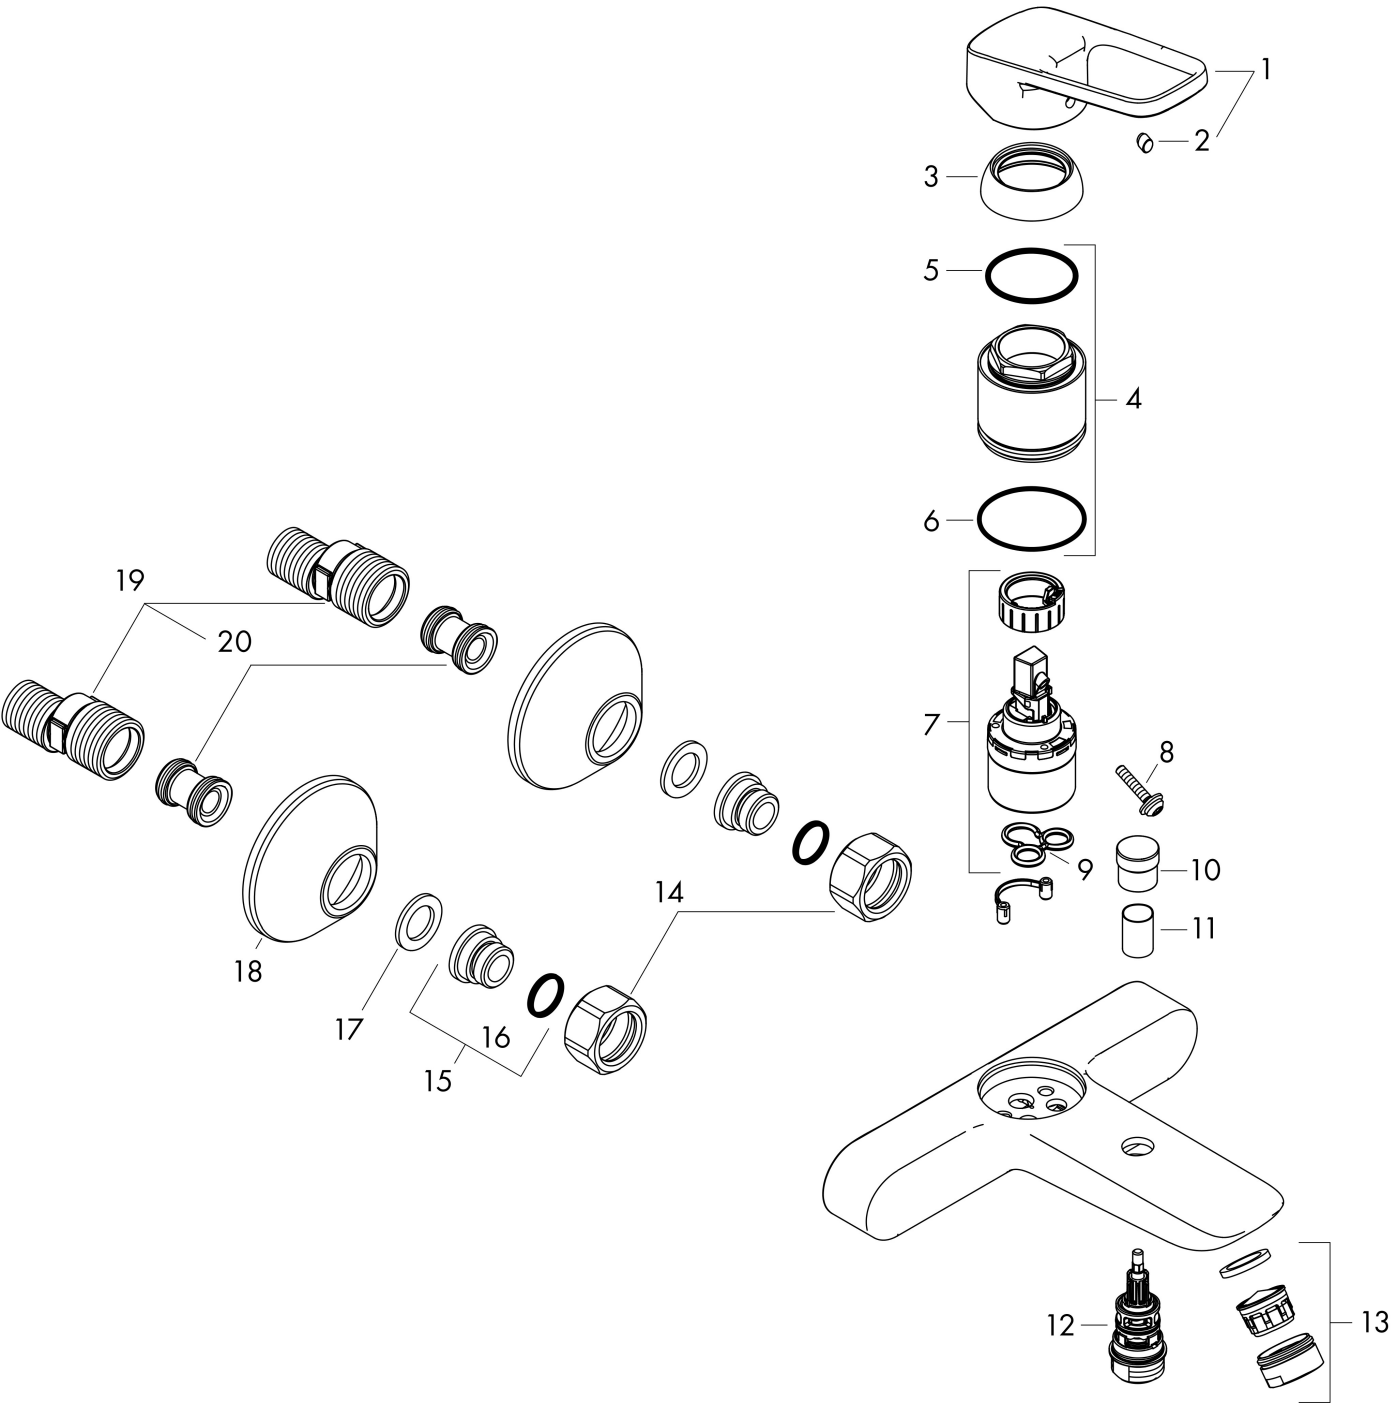

## Features

- projection 194 mm
- connection type: s-shaped connections
- centre distance:  $150 \pm 12$  mm
- spray type mixer: normal spray
- flow rate for bath spout at 3 bar: 20 l/min
- flow rate of hand shower at 3 bar: 17 l/min
- min. operating pressure: 1 bar
- max. operating pressure: 10 bar
- ceramic cartridge
- temperature limitation adjustable
- diverter with automatic resetting
- non-return valve
- with silencer
- suitable for continuous flow water heaters
- connection dimension: DN15

## Drawing

## Flow chart

1 Shower outlet with 1 B-resistanceTub outlet

## Spare parts list

Pos.	Description	Articlenumber
1	handle	93011000
2	screw cover	96338000
3	flange	97406000
4	nut	97977000
5	O-Ring 32x2	98193000
6	O-ring 33x1,5	98164000
7	cartridge, assy	92730000
8	locking screw for handle	95140000
9	seal	95008000
10	diverter knob	97981000
11	sleeve	97979000
12	selector	97978000
13	aerator M24x1 (30 l/min)	92360000
14	set of nuts	96157000
15	connecting thread	97220000
16	O-ring 15x2	98163000
17	filter packing	96922000
18	escutcheon Ø 70 mm	94135000
19	set of S-unions (±12 mm)	94140000
20	noise reduction	96429000