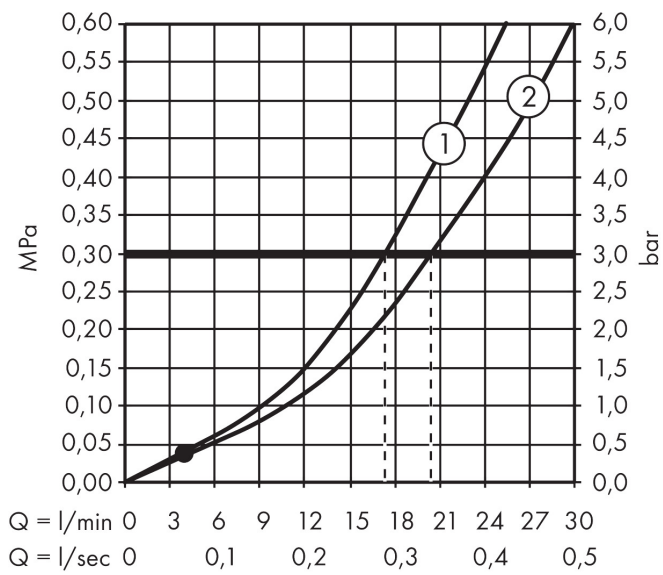

Flow chart

1 Shower outlet with 1 B-resistanceTub outlet