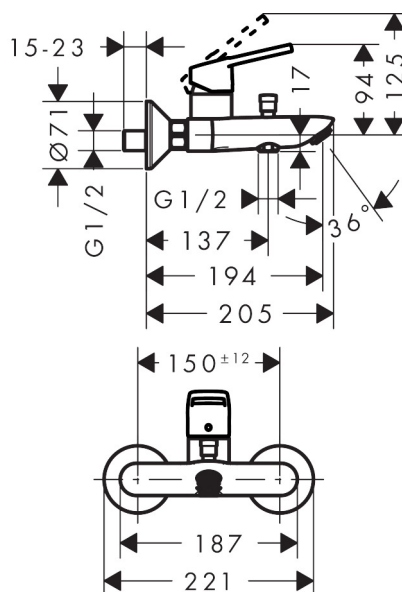

Brand	hansgrohe
Art. Name	Logis Loop Single lever bath mixer for exposed installation
Art. Nr.	71244000
Surface	Chrome
Pos.	1

Product picture

Features

- projection 194 mm
- connection type: s-shaped connections
- centre distance: 150 ± 12 mm
- spray type mixer: normal spray
- flow rate for bath spout at 3 bar: 20 l/min
- flow rate of hand shower at 3 bar: 17 l/min
- min. operating pressure: 1 bar
- max. operating pressure: 10 bar
- ceramic cartridge
- temperature limitation adjustable
- diverter with automatic resetting
- non-return valve
- with silencer
- suitable for continuous flow water heaters
- connection dimension: DN15

Drawing

Technology