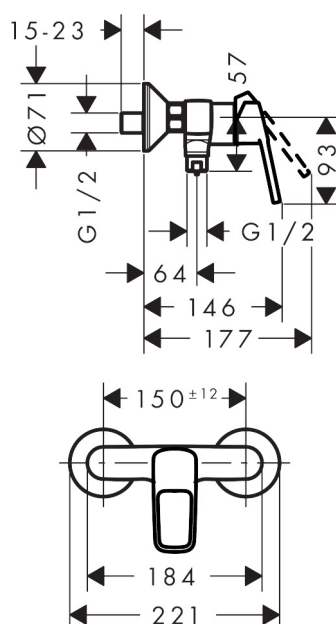

Brand	hansgrohe
Art. Name	Logis Loop Single lever shower mixer for exposed installation
Art. Nr.	71247000
Surface	Chrome
Pos.	1

Product picture

Drawing

Features

- 1 function
- connection type: s-shaped connections
- centre distance: 150 ± 12 mm
- flow rate at 3 bar: 21 l/min
- flow rate of hand shower at 3 bar: 17 l/min
- ceramic cartridge
- min. operating pressure: 1 bar
- max. operating pressure: 10 bar
- temperature limitation adjustable
- non-return valve
- with silencer
- hose connection DN15
- connection dimension: DN15

Flow chart

1 Shower outlet with 1B-resistance

Spare parts list

Pos.	Description	Articlenumber
1	handle	93011000
2	screw cover	96338000
3	flange	97406000
4	nut	97977000
5	O-ring 33x1,5	98164000
6	O-Ring 32x2	98193000
7	cartridge, assy	92730000
8	seal	95008000
9	locking screw for handle	95140000
10	Hose Connection	96044000
11	O-ring 14x2	98129000
12	set of non return valves DW 15	94074000
13	set of nuts	96157000
14	connecting thread	97220000
15	O-ring 15x2	98163000
16	filter packing	96922000
17	escutcheon Ø 70 mm	94135000
18	set of S-unions (±12 mm)	94140000
19	noise reduction	96429000