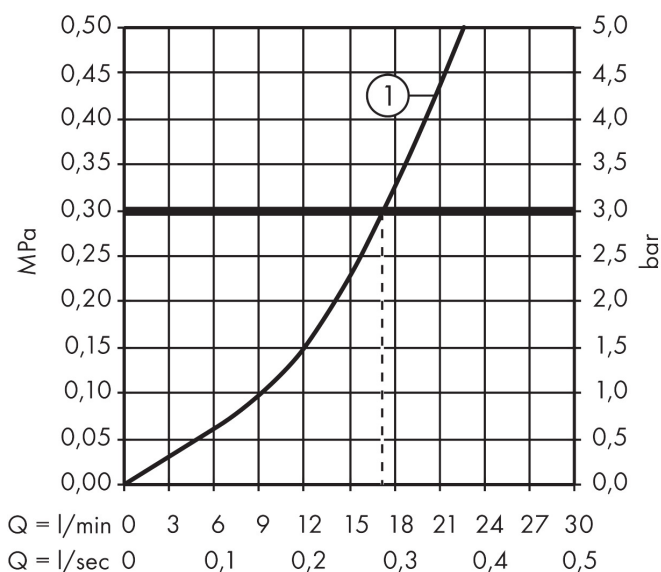

Brand	hansgrohe
Art. Name	Logis Loop Single lever shower mixer for exposed installation
Art. Nr.	71247000
Surface	Chrome
Pos.	1

Product picture

Drawing

Features

- 1 function
- connection type: s-shaped connections
- centre distance: 150 ± 12 mm
- flow rate at 3 bar: 21 l/min
- flow rate of hand shower at 3 bar: 17 l/min
- ceramic cartridge
- min. operating pressure: 1 bar
- max. operating pressure: 10 bar
- temperature limitation adjustable
- non-return valve
- with silencer
- hose connection DN15
- connection dimension: DN15

Flow chart

1 Shower outlet with 1B-resistance

Spare parts list

Pos.	Description	Articlenumber
1	handle	93011000
2	screw cover	96338000
3	flange	97406000
4	nut	97977000
5	O-ring 33x1,5	98164000
6	O-Ring 32x2	98193000
7	cartridge, assy	92730000
8	seal	95008000
9	locking screw for handle	95140000
10	Hose Connection	96044000
11	O-ring 14x2	98129000
12	set of non return valves DW 15	94074000
13	set of nuts	96157000
14	connecting thread	97220000
15	O-ring 15x2	98163000
16	filter packing	96922000
17	escutcheon Ø 70 mm	94135000
18	set of S-unions (±12 mm)	94140000
19	noise reduction	96429000