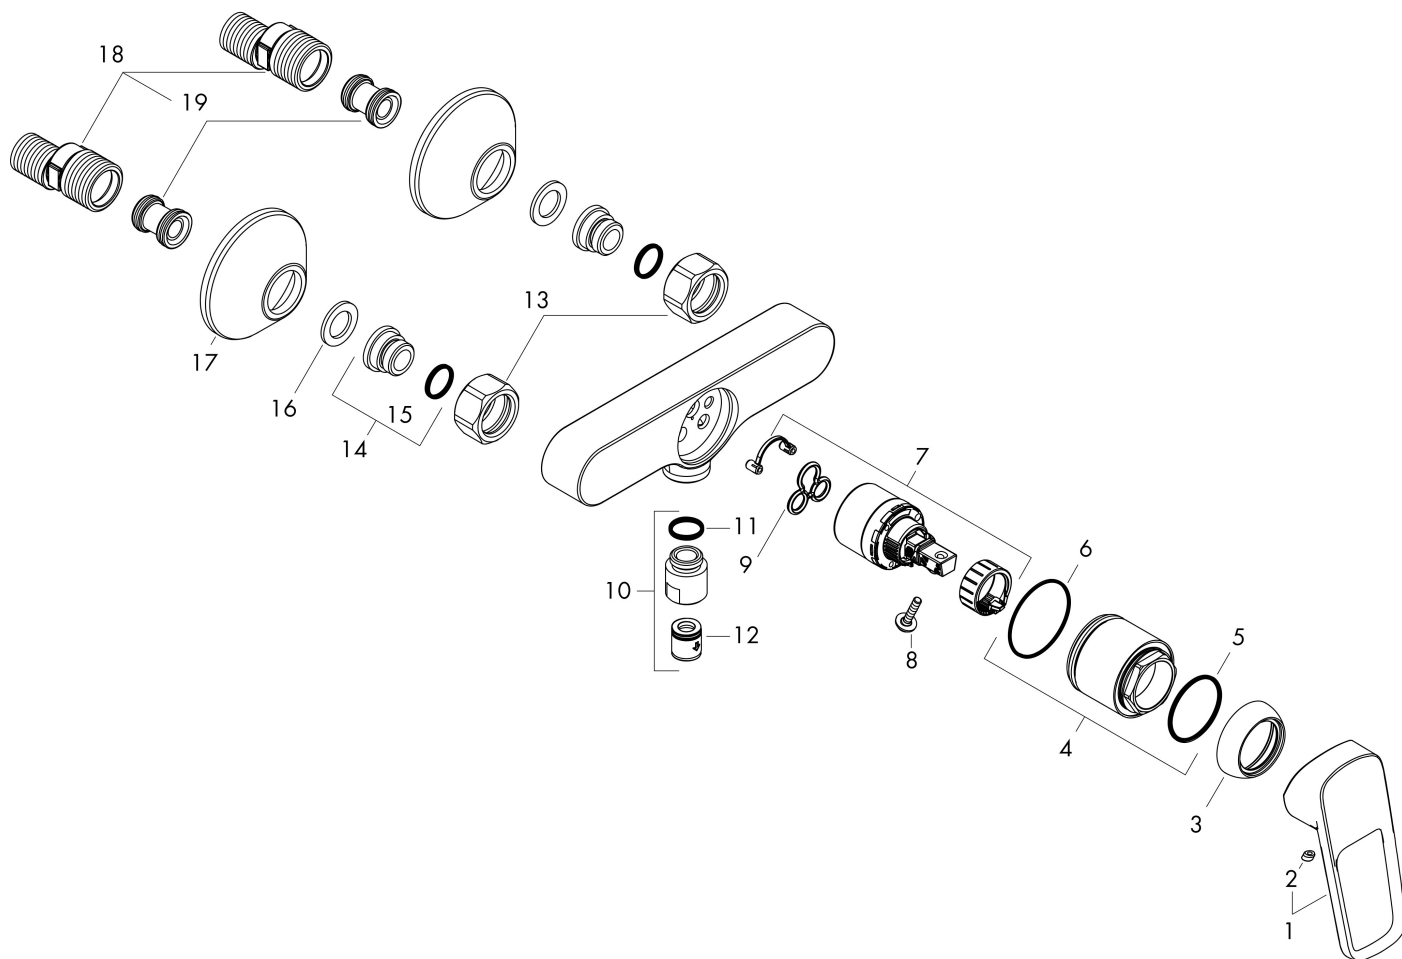

Brand	hansgrohe
Art. Name	Logis Loop Single lever shower mixer for exposed installation
Art. Nr.	71247000
Surface	Chrome
Pos.	1

Product picture

Drawing

Features

- 1 function
- connection type: s-shaped connections
- centre distance: 150 ± 12 mm
- flow rate at 3 bar: 21 l/min
- flow rate of hand shower at 3 bar: 17 l/min
- ceramic cartridge
- min. operating pressure: 1 bar
- max. operating pressure: 10 bar
- temperature limitation adjustable
- non-return valve
- with silencer
- hose connection DN15
- connection dimension: DN15

Flow chart

1 Shower outlet with 1B-resistance

Spare parts list

Pos.	Description	Articlenumber
1	handle	93011000
2	screw cover	96338000
3	flange	97406000
4	nut	97977000
5	O-ring 33x1,5	98164000
6	O-Ring 32x2	98193000
7	cartridge, assy	92730000
8	seal	95008000
9	locking screw for handle	95140000
10	Hose Connection	96044000
11	O-ring 14x2	98129000
12	set of non return valves DW 15	94074000
13	set of nuts	96157000
14	connecting thread	97220000
15	O-ring 15x2	98163000
16	filter packing	96922000
17	escutcheon Ø 70 mm	94135000
18	set of S-unions (±12 mm)	94140000
19	noise reduction	96429000