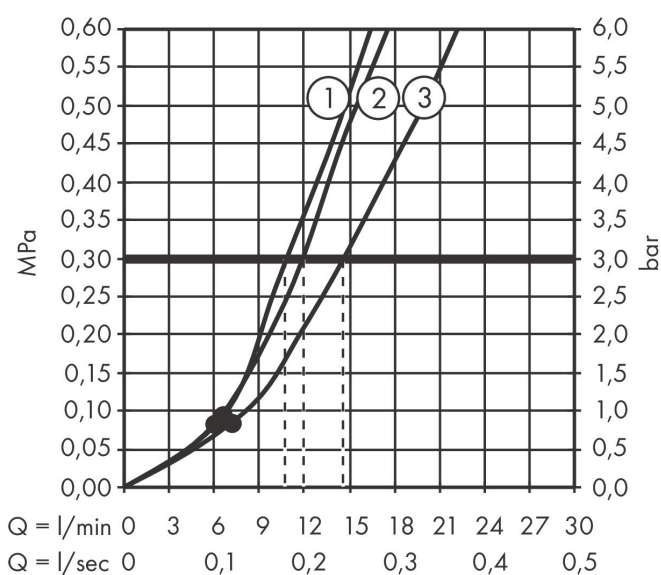

Brand	hansgrohe
Art. Name	MySelect S Hand shower Vario
Art. Nr.	26637400
Surface	White/Chrome
Pos.	1

Product picture

Certificates

kiwa

Drawing

Technology

Features

- shower head size: 110 mm
- spray type: Rain, IntenseRain, TurboRain
- convenient diversion via Select button
- maximum flow rate at 3 bar: 16 l/min
- with internal water conduction
- rinseable dirt filter
- connection thread G 1/2
- connection dimension: DN15
- suitable for continuous flow water heaters
- easy cleanable glass spray disc

Flow chart

1 TurboRain IntenseRain Rain

AXOR

hansgrohe

Spare parts list

Pos.	Description	Articlenumber
1	filter	92672000
2	seal	98058000