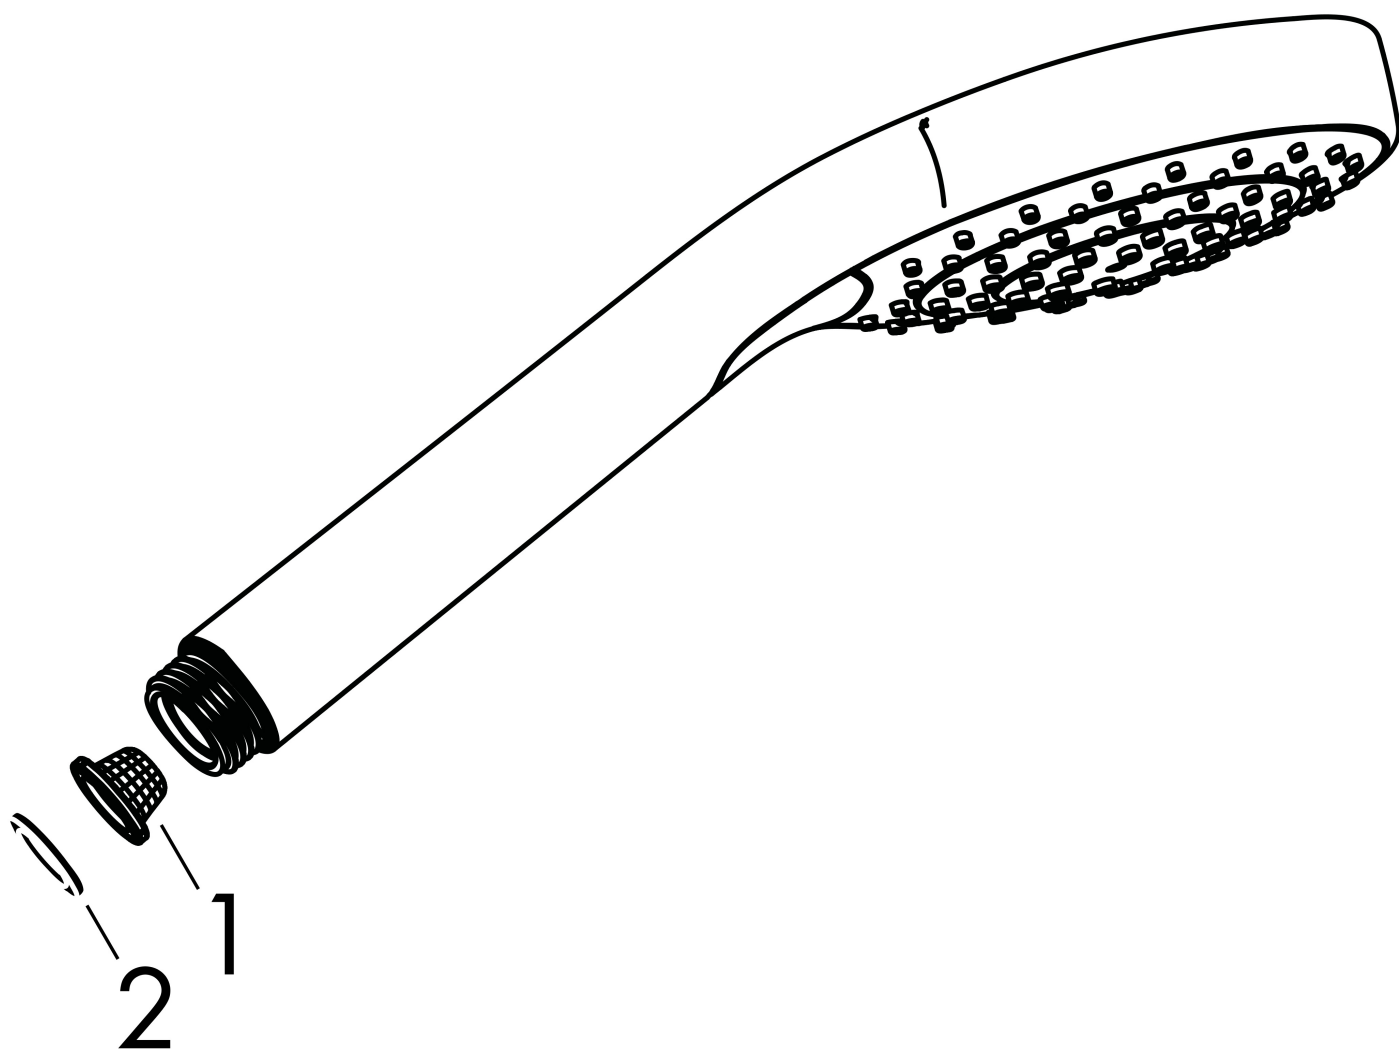

Brand	hansgrohe
Art. Name	MySelect S Hand shower Vario
Art. Nr.	26637400
Surface	White/Chrome
Pos.	1

Product picture

Certificates

kiwa

Drawing

Technology

Features

- shower head size: 110 mm
- spray type: Rain, IntenseRain, TurboRain
- convenient diversion via Select button
- maximum flow rate at 3 bar: 16 l/min
- with internal water conduction
- rinseable dirt filter
- connection thread G 1/2
- connection dimension: DN15
- suitable for continuous flow water heaters
- easy cleanable glass spray disc

Flow chart

1 TurboRain IntenseRain Rain

AXOR

hansgrohe

Spare parts list

Pos.	Description	Articlenumber
1	filter	92672000
2	seal	98058000