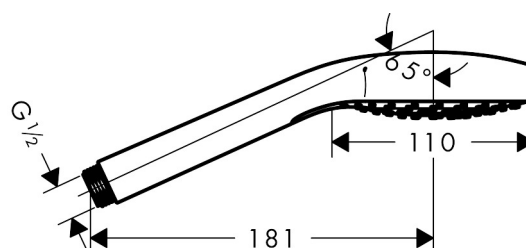

Brand	hansgrohe
Art. Name	MySelect S Hand shower Vario
Art. Nr.	26637400
Surface	White/Chrome
Pos.	1

Product picture

Certificates

kiwa

Drawing

Technology

Features

- shower head size: 110 mm
- spray type: Rain, IntenseRain, TurboRain
- convenient diversion via Select button
- maximum flow rate at 3 bar: 16 l/min
- with internal water conduction
- rinseable dirt filter
- connection thread G 1/2
- connection dimension: DN15
- suitable for continuous flow water heaters
- easy cleanable glass spray disc

Flow chart

1 TurboRain IntenseRain Rain

AXOR

hansgrohe

Spare parts list

Pos.	Description	Articlenumber
1	filter	92672000
2	seal	98058000