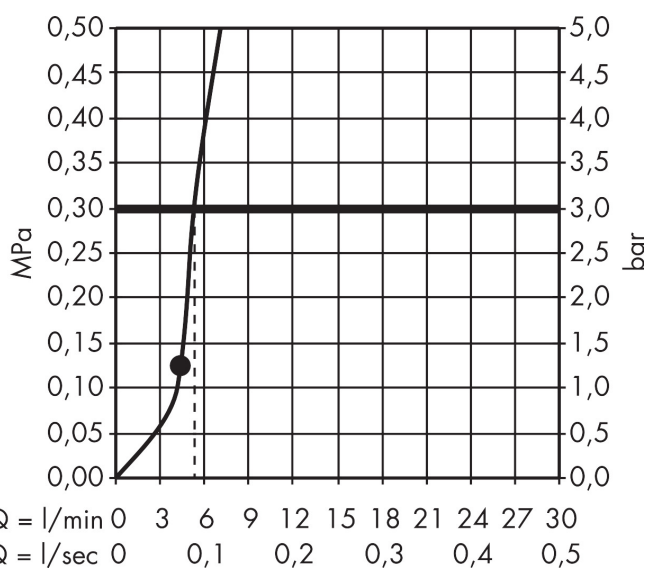

Brand hansgrohe
Art. Name **Monsoon²** Hand shower Mono Eco
Art. Nr. 26546400
Surface White/Chrome
Pos. 1

Product picture

Technology

Features

- shower head size: 100 mm
- spray type: normal spray
- maximum flow rate at 3 bar: 6 l/min
- with internal water conduction
- rinseable dirt filter
- connection thread G 1/2
- connection dimension: DN15
- suitable for continuous flow water heaters
- easy cleanable glass spray disc

Drawing

Flow chart