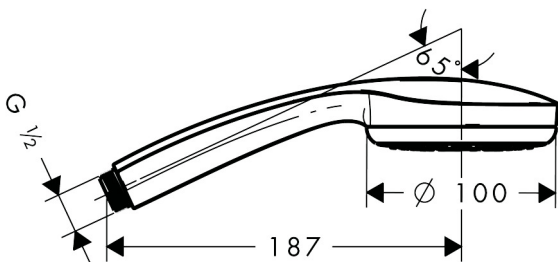

Brand hansgrohe
Art. Name **Monsoon²** Hand shower Mono Eco
Art. Nr. 26546400
Surface White/Chrome
Pos. 1

Product picture

Technology

Features

- shower head size: 100 mm
- spray type: normal spray
- maximum flow rate at 3 bar: 6 l/min
- with internal water conduction
- rinseable dirt filter
- connection thread G 1/2
- connection dimension: DN15
- suitable for continuous flow water heaters
- easy cleanable glass spray disc

Drawing

Flow chart