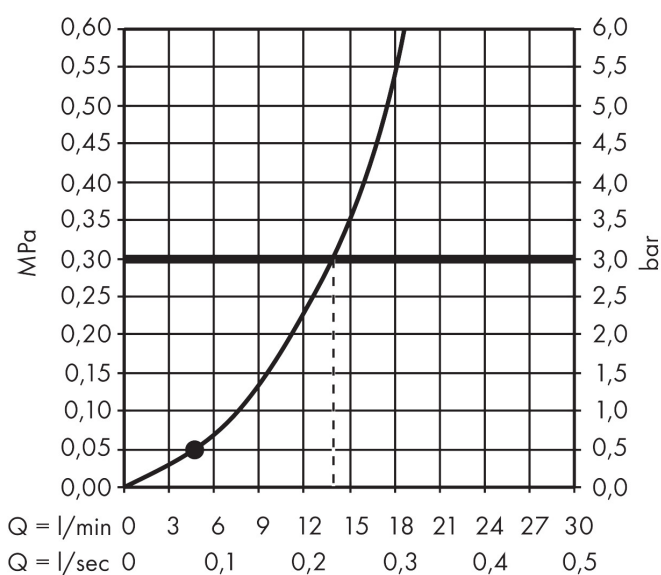

Brand	hansgrohe
Art. Name	Crometta Hand shower 1jet
Art. Nr.	26331400
Surface	White/Chrome
Pos.	1

Product picture

Certificates

Drawing

Technology

Features

- shower head size: 100 mm
- spray type: Rain
- maximum flow rate at 3 bar: 14 l/min
- Minimum flow pressure: 1 bar
- with internal water conduction
- rinseable dirt filter
- connection thread G ½
- connection dimension: DN15
- suitable for continuous flow water heaters
- easy cleanable glass spray disc
- P-IX 28841/1B

Flow chart

AXOR

hansgrohe

Spare parts list

Pos.	Description	Articlenumber
1	filter insert	97708000