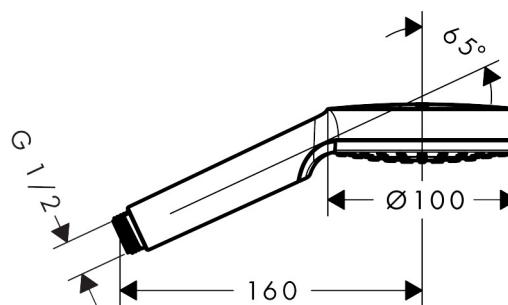

Brand	hansgrohe
Art. Name	Crometta Hand shower 1jet
Art. Nr.	26331400
Surface	White/Chrome
Pos.	1

Product picture

Certificates

Drawing

Technology

Features

- shower head size: 100 mm
- spray type: Rain
- maximum flow rate at 3 bar: 14 l/min
- Minimum flow pressure: 1 bar
- with internal water conduction
- rinseable dirt filter
- connection thread G ½
- connection dimension: DN15
- suitable for continuous flow water heaters
- easy cleanable glass spray disc
- P-IX 28841/1B

Flow chart

AXOR

hansgrohe

Spare parts list

Pos.	Description	Articlenumber
1	filter insert	97708000