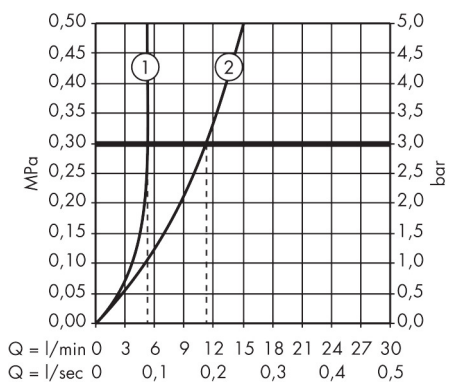

Flow chart

1 With flow limiter Without flow limiter