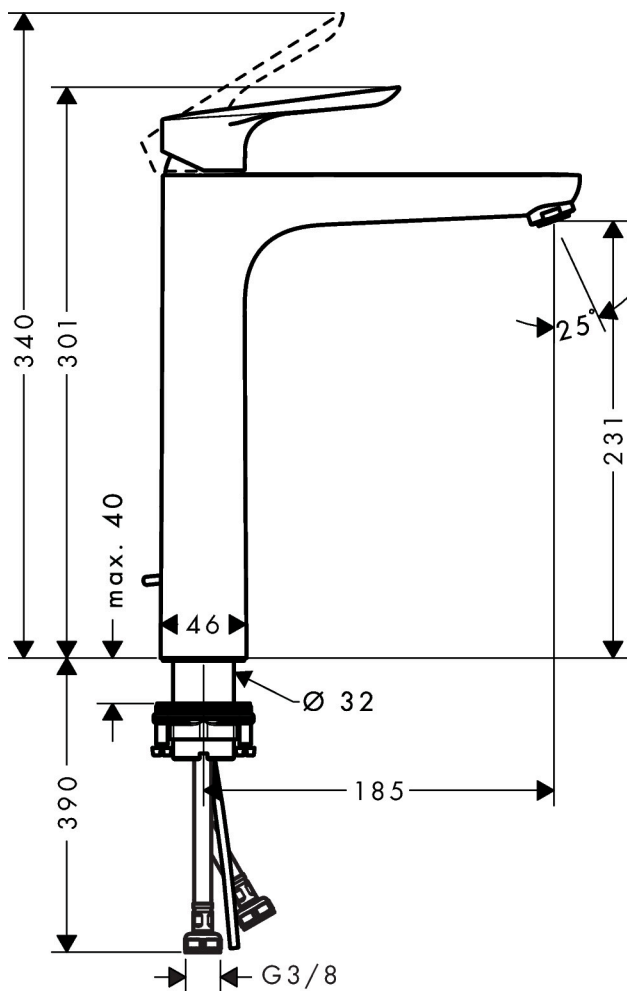

Drawing

Flow chart

1 With flow limiter Without flow limiter