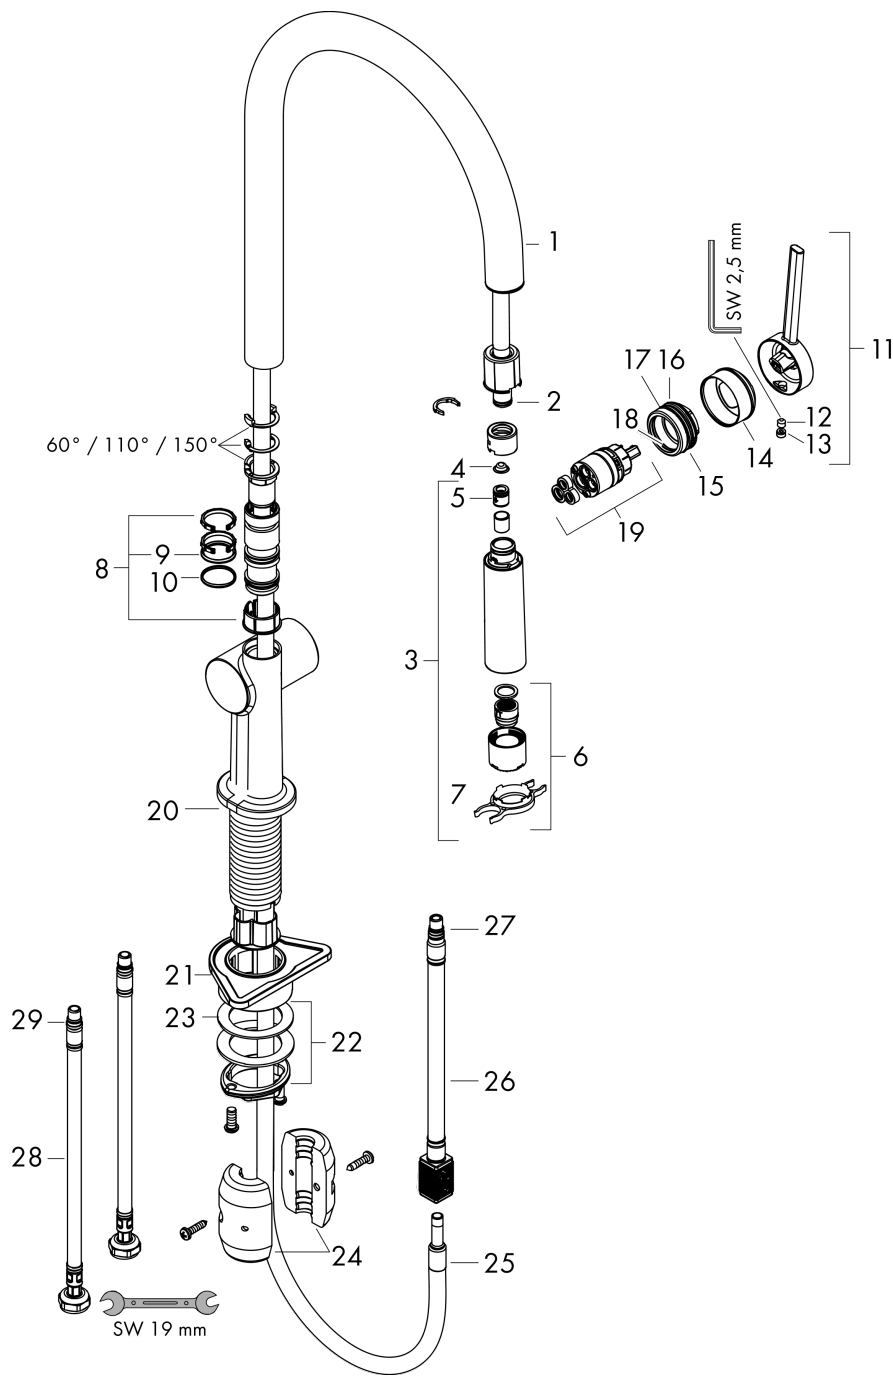

Talis M54

Single lever kitchen mixer 210, pull-out spray, 2jet

Surfaces: **Matt Black** Article Number: **72800670**

Flowchart

Talis M54
Single lever kitchen mixer 210, pull-out spray, 2jet
 Surfaces: **Matt Black** Article Number: **72800670**

Exploded Drawing

Year of production: >04/20

Talis M54

Single lever kitchen mixer 210, pull-out spray, 2jet

Surfaces: **Matt Black** Article Number: **72800670**

Spare part list

Year of production: >04/20

Pos.	Description	Article Number	Price	PU
1	spout cpl.	93739670	-	1
2	O-ring 8x2	98112000	-	1
3	handspray	93741670	-	1
4	filter	98516000	-	1
5	non return valve DW 10	96456000	-	1
6	spray former	93342000	-	1
7	service tool	95910000	-	1
8	set of lever collars	98365000	-	1
9	O-ring 19x2	98426000	-	1
10	O-ring 20x1,5	98197000	-	1
11	handle	93736670	-	1
12	hollow set screw M5x5	98446000	-	1
13	screw cover	93735610	-	1
14	flange	93737670	-	1
15	nut	93738000	-	1
16	O-ring 25x1,5	98146000	-	1
17	O-ring 30x1,5	98433000	-	1
18	O-ring 29x2	98391000	-	1
19	cartridge, assy	93740000	-	1
20	O-ring 36x3	98052000	-	1
21	support	97523000	-	1
22	fixing set (Ø 34)	95049000	-	1
23	lever collar	97548000	-	1
24	weight	92500000	-	1
25	hose	93745000	-	1
26	hose	93744000	-	1
27	O-ring 7x1,5	98422000	-	1
28	connection hose 900 mm M8x0,75 G3/8	93746000	-	1
29	O-ring 6,6x1,6	93019000	-	1
a	set of adapters	93395000	-	1