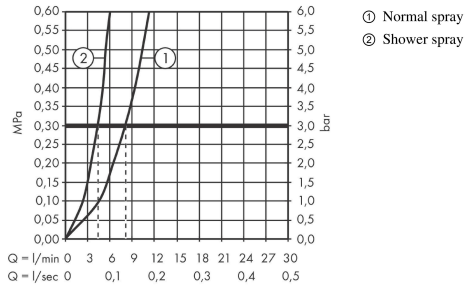

Talis M54

Single lever kitchen mixer 210, pull-out spray, 2jet

Surfaces: **Matt Black** Article Number: **72800670**

Flowchart

Talis M54
Single lever kitchen mixer 210, pull-out spray, 2jet
 Surfaces: **Matt Black** Article Number: **72800670**

Exploded Drawing

Year of production: >04/20

Talis M54

Single lever kitchen mixer 210, pull-out spray, 2jet

Surfaces: **Matt Black** Article Number: **72800670**

Spare part list

Year of production: >04/20

Pos.	Description	Article Number	Price	PU
1	spout cpl.	93739670	-	1
2	O-ring 8x2	98112000	-	1
3	handspray	93741670	-	1
4	filter	98516000	-	1
5	non return valve DW 10	96456000	-	1
6	spray former	93342000	-	1
7	service tool	95910000	-	1
8	set of lever collars	98365000	-	1
9	O-ring 19x2	98426000	-	1
10	O-ring 20x1,5	98197000	-	1
11	handle	93736670	-	1
12	hollow set screw M5x5	98446000	-	1
13	screw cover	93735610	-	1
14	flange	93737670	-	1
15	nut	93738000	-	1
16	O-ring 25x1,5	98146000	-	1
17	O-ring 30x1,5	98433000	-	1
18	O-ring 29x2	98391000	-	1
19	cartridge, assy	93740000	-	1
20	O-ring 36x3	98052000	-	1
21	support	97523000	-	1
22	fixing set (Ø 34)	95049000	-	1
23	lever collar	97548000	-	1
24	weight	92500000	-	1
25	hose	93745000	-	1
26	hose	93744000	-	1
27	O-ring 7x1,5	98422000	-	1
28	connection hose 900 mm M8x0,75 G3/8	93746000	-	1
29	O-ring 6,6x1,6	93019000	-	1
a	set of adapters	93395000	-	1