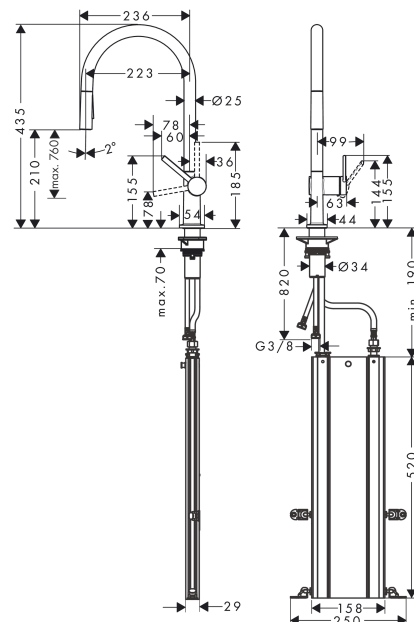

Scale drawing