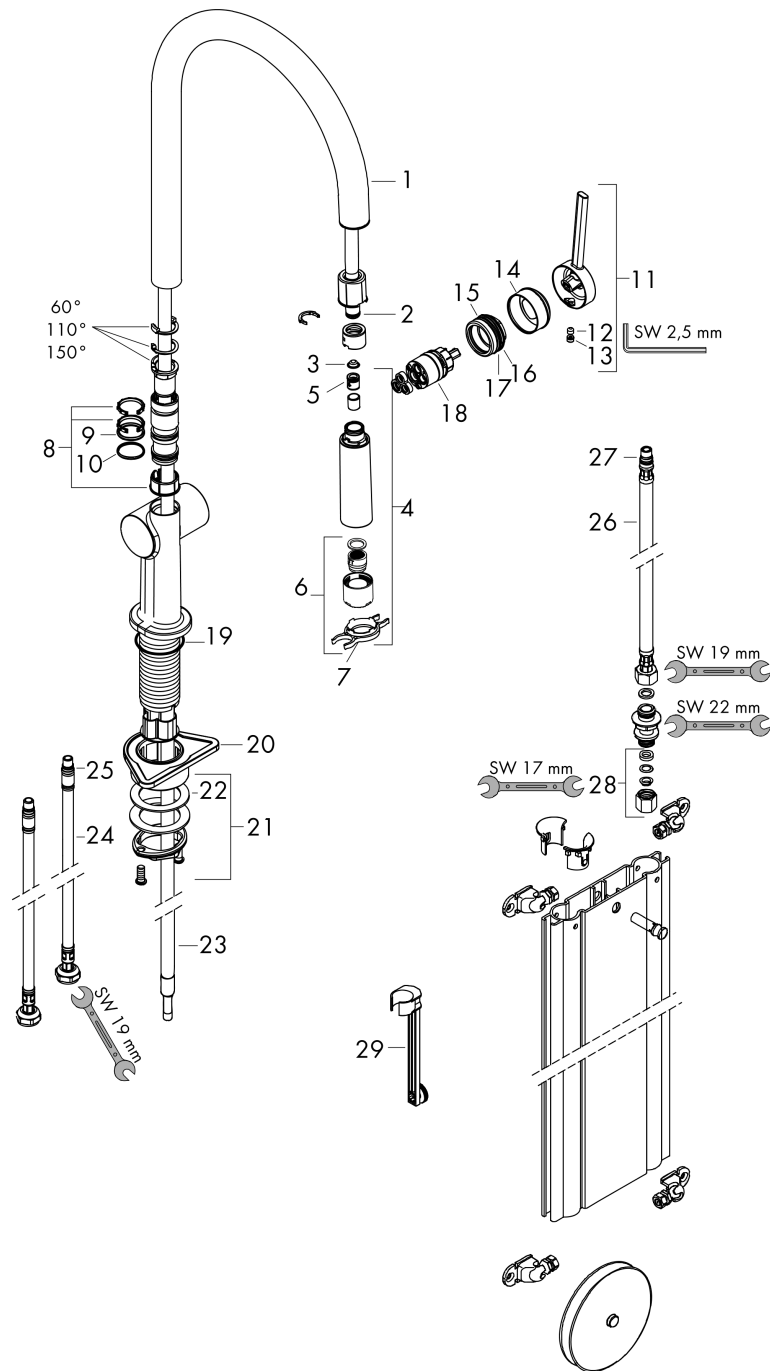

Flowchart

Talis M54
Single lever kitchen mixer 210, pull-out spray, 2jet, sBox
 Surfaces: **Chrome** Article Number: **72801000**

Exploded Drawing

Year of production: >12/19

Talis M54**Single lever kitchen mixer 210, pull-out spray, 2jet, sBox**Surfaces: **Chrome** Article Number: **72801000****Spare part list**

Year of production: >12/19

Pos.	Description	Article Number	Price	PU
1	spout cpl.	93739000	-	1
2	O-ring 8x2	98112000	-	1
3	filter	98516000	-	1
4	handspray	93741000	-	1
5	non return valve DW 10	96456000	-	1
6	spray former	93342000	-	1
7	service tool	95910000	-	1
8	set of lever collars	98365000	-	1
9	O-ring 19x2	98426000	-	1
10	O-ring 20x1,5	98197000	-	1
11	handle	93736000	-	1
12	hollow set screw M5x5	98446000	-	1
13	screw cover	93735610	-	1
14	flange	93737000	-	1
15	nut	93738000	-	1
16	O-ring 29x2	98391000	-	1
17	O-ring 30x1,5	98433000	-	1
18	cartridge, assy	93740000	-	1
19	O-ring 36x3	98052000	-	1
20	support	97523000	-	1
21	fixing set (Ø 34)	95049000	-	1
22	lever collar	97548000	-	1
23	hose	93754000	-	1
24	connection hose 900 mm M8x0,75 G3/8	93746000	-	1
25	O-ring 6,6x1,6	93019000	-	1
26	connection hose 450 mm M8x0,75 G3/8	97206000	-	1
27	O-ring 7x1,5	98422000	-	1
28	squeezing connection	96099000	-	1
29	extension set	43333000	-	1