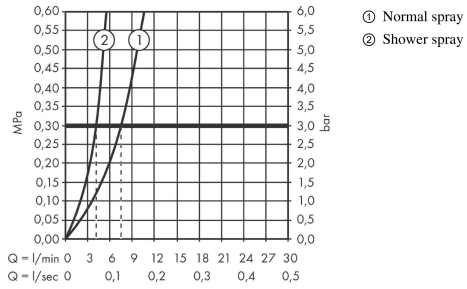

Talis M54
Single lever kitchen mixer 210, pull-out spray, 2jet, sBox
Surfaces: **Chrome** Article Number: **72801000**

Flowchart