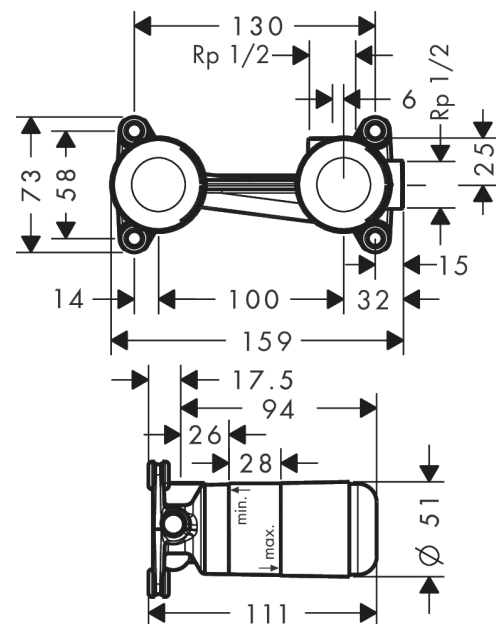

Basic set for single lever basin mixer for concealed installation wall-mounted

Surfaces: n.a. Article Number: 13622180

Description

product features

- installation depth: 44 - 72 mm
- variable positioning of the mixer system, can be left or right of the spout
- easy orientation due to support surfaces for the spirit level
- with building protection cover against contamination during assembly
- with dimension indication for exact determination of the installation depth
- with pre-mounted fastening lugs for mounting in drywall and solidwall
- sound-decoupled installation
- connection dimension: DN15

Product image

Scale drawing

Basic set for single lever basin mixer for concealed installation wall-mounted

Surfaces: n.a. Article Number: 13622180

Exploded Drawing

Year of production: >12/09

Basic set for single lever basin mixer for concealed installation wall-mounted

Surfaces: n.a. Article Number: **13622180**

Spare part list

Year of production: >12/09

Pos.	Description	Article Number	Price	PU
1	O-ring 18x2,5	98139000	-	1
2	O-ring 24x3	92112000	-	1
3	extension set 25 mm for 13622180	31971000	-	1
4	O-ring 34x2	98383000	-	1