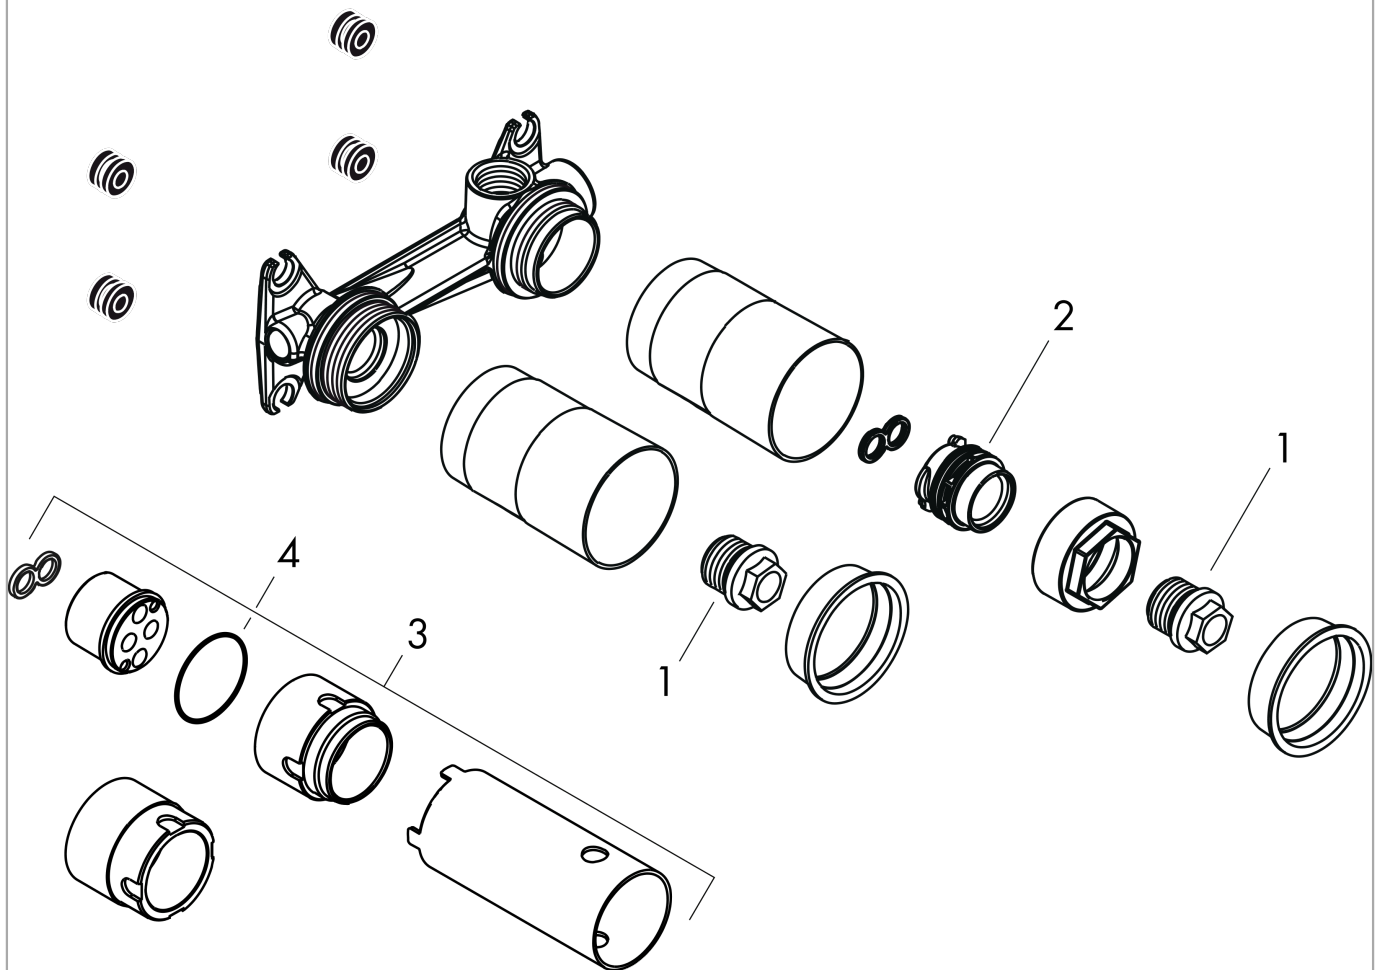

Basic set for single lever basin mixer for concealed installation wall-mounted

Surfaces: n.a. Article Number: 13622180

Description

product features

- installation depth: 44 - 72 mm
- variable positioning of the mixer system, can be left or right of the spout
- easy orientation due to support surfaces for the spirit level
- with building protection cover against contamination during assembly
- with dimension indication for exact determination of the installation depth
- with pre-mounted fastening lugs for mounting in drywall and solidwall
- sound-decoupled installation
- connection dimension: DN15

Product image

Scale drawing

Basic set for single lever basin mixer for concealed installation wall-mounted

Surfaces: n.a. Article Number: 13622180

Exploded Drawing

Year of production: >12/09

Basic set for single lever basin mixer for concealed installation wall-mounted

Surfaces: n.a. Article Number: **13622180**

Spare part list

Year of production: >12/09

Pos.	Description	Article Number	Price	PU
1	O-ring 18x2,5	98139000	-	1
2	O-ring 24x3	92112000	-	1
3	extension set 25 mm for 13622180	31971000	-	1
4	O-ring 34x2	98383000	-	1