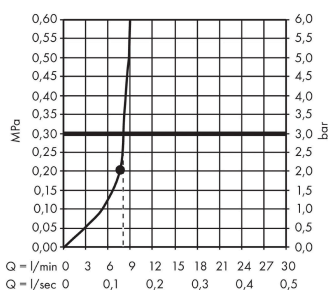

Flowchart

The consumption was measured in combination with the appropriate fittings (thermostat/mixer/ in-wall valve) to reflect actual application in practice.