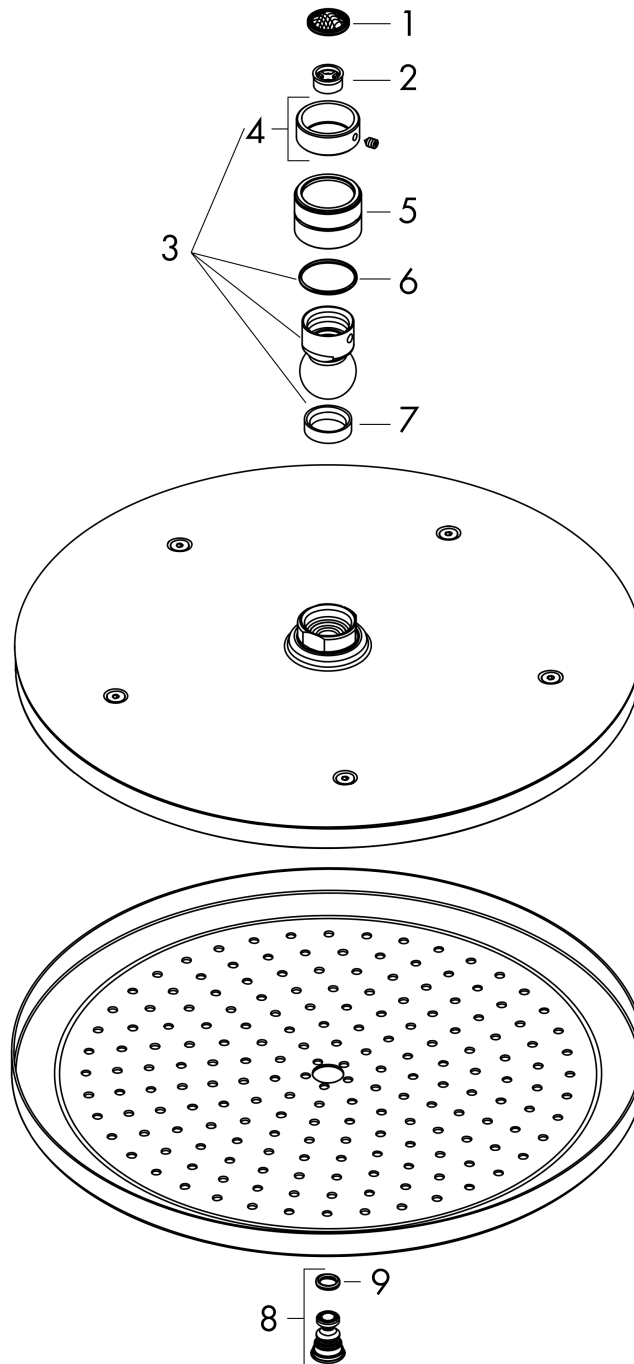

##### product features

- shower head size: 280 mm
- spray type: RainAir
- ball-joint: overhead shower angle adjustable
- material spray disc: metal
- maximum flow rate at 3 bar: 8,5 l/min
- flow rate RainAir spray (at 3 bar): 8,5 l/min
- minimum flow pressure: 2 bar
- spray disc removable for cleaning
- installation: ceiling or wall
- connection thread G ½
- connection dimension: DN15

#### Scale drawing

#### Flowchart

The consumption was measured in combination with the appropriate fittings (thermostat/mixer/ in-wall valve) to reflect actual application in practice.

**Croma**  
**Overhead shower 280 1jet EcoSmart 9 l/min**  
 Surfaces: **Matt Black** Article Number: **26221670**

Exploded Drawing

Year of production: >06/20

**Croma**

**Overhead shower 280 1jet EcoSmart 9 l/min**

Surfaces: **Matt Black** Article Number: **26221670**

**Spare part list**

Year of production: >06/20

<b>Pos.</b>	<b>Description</b>	<b>Article Number</b>	<b>Price</b>	<b>PU</b>
1	filter packing	94246000	-	1
2	flow limiter (9 l/min)	95659000	-	1
3	ball joint	98941670	-	1
4	lock washer	98942670	-	1
5	nut	97958670	-	1
6	lever collar	97536000	-	1
7	seal	97606000	-	1
8	air jet (Eco)	95795670	-	1
9	O-ring 7x2	98419000	-	1