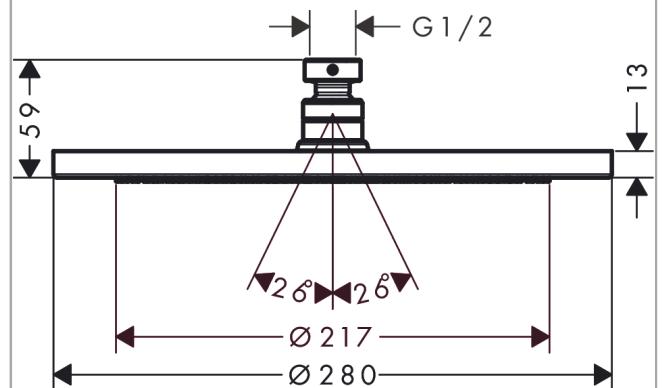

Scale drawing