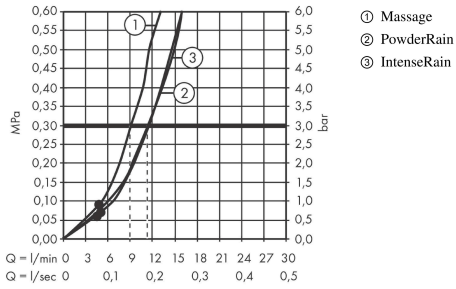

Pulsify Select S

Shower set 105 3jet Relaxation with shower bar 65 cm

Surfaces: **Chrome** Article Number: **24160000**

Description

product features

- consists of: hand shower, slider, shower bar, shower hose
- shower head size: 105 mm
- spray type: PowderRain, IntenseRain, Massage spray
- convenient diversion via Select button
- maximum flow rate at 3 bar: 11,4 l/min
- minimum flow pressure: 1 bar
- wall supports of plastic
- stand pipe length: 669 mm
- shower bar diameter: 22 mm
- profile stand pipe: round
- drilling distance 625 mm
- height-adjustable slider with locking push-button slider
- hand shower holder of plastic/metal

Technology

Design awards

reddot winner 2021

Product image

Scale drawing

Pulsify Select S
Shower set 105 3jet Relaxation with shower bar 65 cm
 Surfaces: **Chrome** Article Number: **24160000**

Flowchart

The consumption was measured in combination with the appropriate fittings (thermostat/mixer/in-wall valve) to reflect actual application in practice.

Pulsify Select S
Shower set 105 3jet Relaxation with shower bar 65 cm
 Surfaces: **Chrome** Article Number: **24160000**

Exploded Drawing

Year of production: >06/21

Pulsify Select S
Shower set 105 3jet Relaxation with shower bar 65 cm
 Surfaces: **Chrome** Article Number: **24160000**