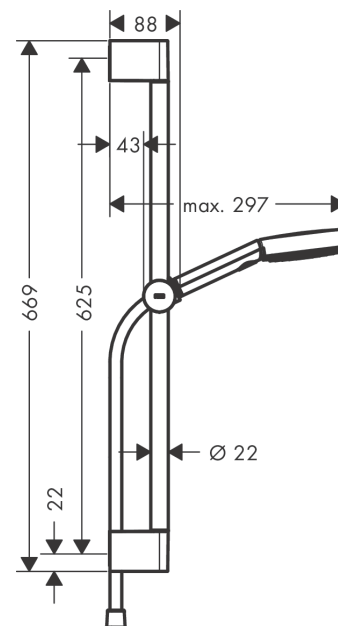

Pulsify Select S

Shower set 105 3jet Relaxation with shower bar 65 cm

Surfaces: **Chrome** Article Number: **24160000**

Description

product features

- consists of: hand shower, slider, shower bar, shower hose
- shower head size: 105 mm
- spray type: PowderRain, IntenseRain, Massage spray
- convenient diversion via Select button
- maximum flow rate at 3 bar: 11,4 l/min
- minimum flow pressure: 1 bar
- wall supports of plastic
- stand pipe length: 669 mm
- shower bar diameter: 22 mm
- profile stand pipe: round
- drilling distance 625 mm
- height-adjustable slider with locking push-button slider
- hand shower holder of plastic/metal

Technology

Design awards

reddot winner 2021

Product image

Scale drawing

Pulsify Select S
Shower set 105 3jet Relaxation with shower bar 65 cm
 Surfaces: **Chrome** Article Number: **24160000**

Flowchart

The consumption was measured in combination with the appropriate fittings (thermostat/mixer/in-wall valve) to reflect actual application in practice.

Pulsify Select S
Shower set 105 3jet Relaxation with shower bar 65 cm
 Surfaces: **Chrome** Article Number: **24160000**

Exploded Drawing

Year of production: >06/21

Pulsify Select S
Shower set 105 3jet Relaxation with shower bar 65 cm
 Surfaces: **Chrome** Article Number: **24160000**

Spare part list

Year of production: >06/21

Pos.	Description	Article Number	Price	PU
1	cover	95217000	-	1
2	wall support	95218000	-	1
3	mounting set	96179000	-	1
4	support, assy	93517000	-	1
5	shower hose Isiflex'B 1,60 m	28276000	-	1
6	-	24110000	-	1
7	filter	92672000	-	1
8	seal	98058000	-	1
a	tile-matching-disk 7 mm	97450000	-	1