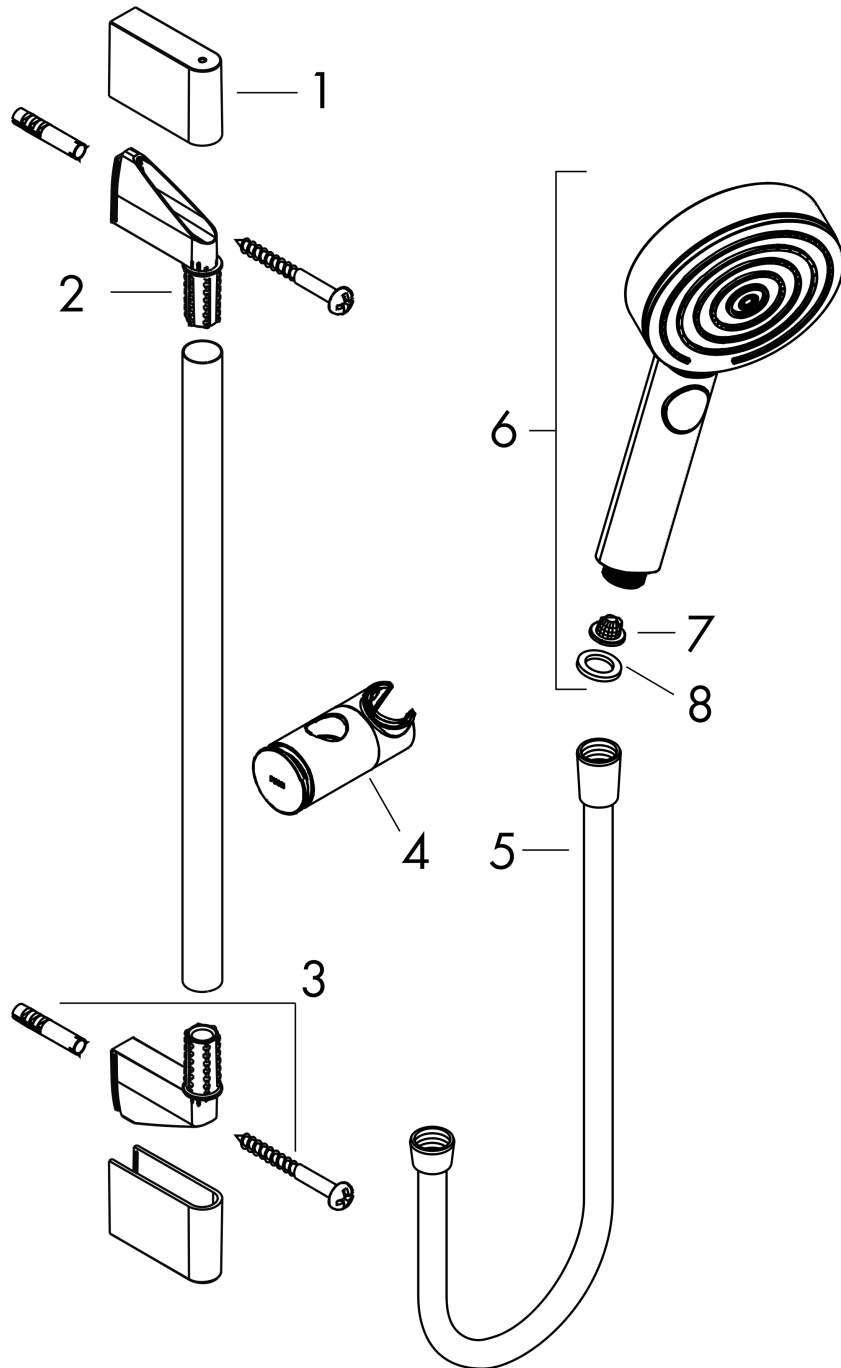

Pulsify Select S

Shower set 105 3jet Relaxation with shower bar 65 cm

Surfaces: **Chrome** Article Number: **24160000**

Description

product features

- consists of: hand shower, slider, shower bar, shower hose
- shower head size: 105 mm
- spray type: PowderRain, IntenseRain, Massage spray
- convenient diversion via Select button
- maximum flow rate at 3 bar: 11,4 l/min
- minimum flow pressure: 1 bar
- wall supports of plastic
- stand pipe length: 669 mm
- shower bar diameter: 22 mm
- profile stand pipe: round
- drilling distance 625 mm
- height-adjustable slider with locking push-button slider
- hand shower holder of plastic/metal

Technology

Design awards

reddot winner 2021

Product image

Scale drawing

Pulsify Select S
Shower set 105 3jet Relaxation with shower bar 65 cm
 Surfaces: **Chrome** Article Number: **24160000**

Flowchart

The consumption was measured in combination with the appropriate fittings (thermostat/mixer/in-wall valve) to reflect actual application in practice.

Pulsify Select S
Shower set 105 3jet Relaxation with shower bar 65 cm
 Surfaces: **Chrome** Article Number: **24160000**

Exploded Drawing

Year of production: >06/21

Pulsify Select S
Shower set 105 3jet Relaxation with shower bar 65 cm
 Surfaces: **Chrome** Article Number: **24160000**

Spare part list

Year of production: >06/21

Pos.	Description	Article Number	Price	PU
1	cover	95217000	-	1
2	wall support	95218000	-	1
3	mounting set	96179000	-	1
4	support, assy	93517000	-	1
5	shower hose Isiflex'B 1,60 m	28276000	-	1
6	-	24110000	-	1
7	filter	92672000	-	1
8	seal	98058000	-	1
a	tile-matching-disk 7 mm	97450000	-	1