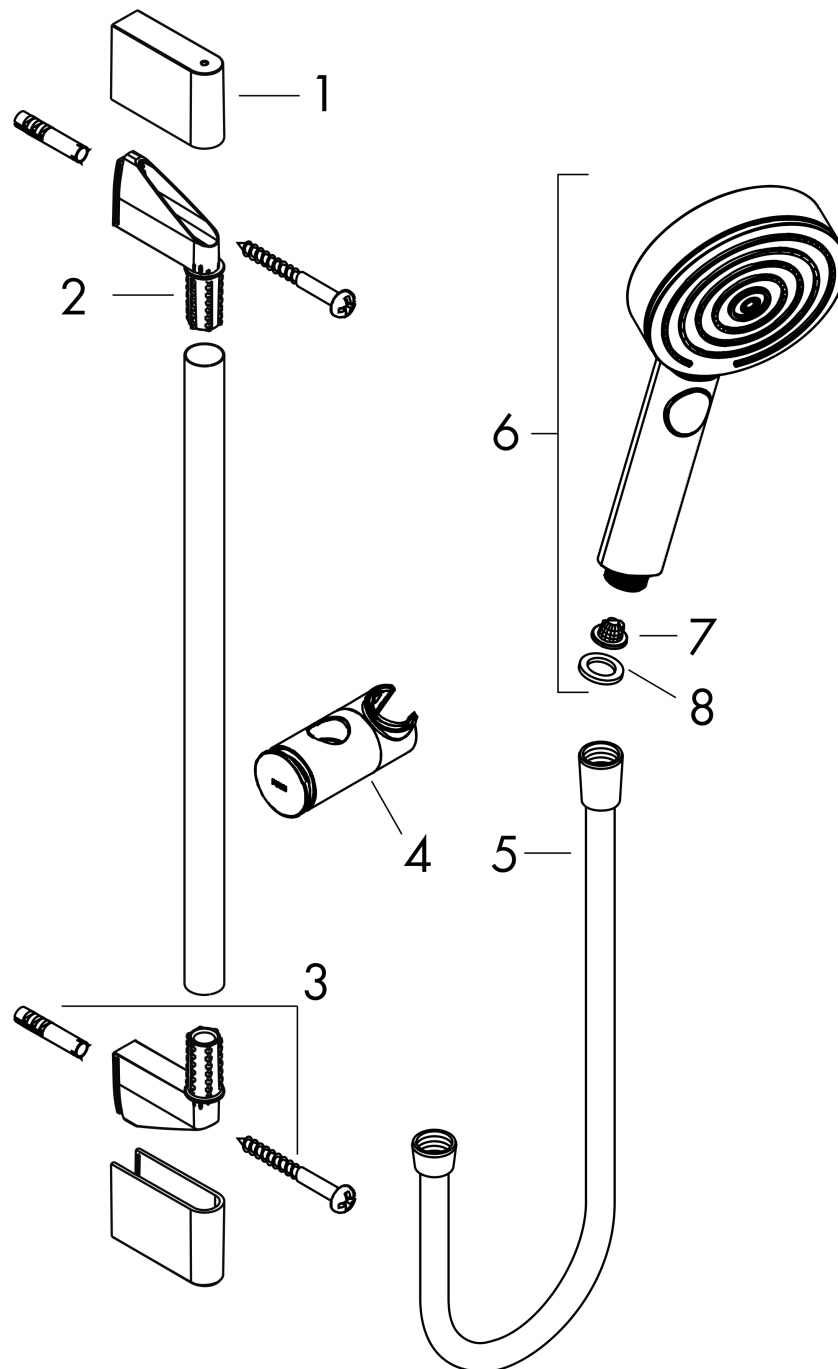

Pulsify Select S

Shower set 105 3jet Relaxation with shower bar 65 cm

Surfaces: **Matt Black** Article Number: **24160670**

Description

product features

- consists of: hand shower, slider, shower bar, shower hose
- shower head size: 105 mm
- spray type: PowderRain, IntenseRain, Massage spray
- convenient diversion via Select button
- maximum flow rate at 3 bar: 11,4 l/min
- minimum flow pressure: 1 bar
- wall supports of plastic
- stand pipe length: 669 mm
- shower bar diameter: 22 mm
- profile stand pipe: round
- drilling distance 625 mm
- height-adjustable slider with locking push-button slider
- hand shower holder of plastic/metal

Technology

Design awards

reddot winner 2021

Product image

Scale drawing

Pulsify Select S

Shower set 105 3jet Relaxation with shower bar 65 cm

Surfaces: Matt Black Article Number: 24160670

Flowchart

The consumption was measured in combination with the appropriate fittings (thermostat/mixer/in-wall valve) to reflect actual application in practice.

Pulsify Select S
Shower set 105 3jet Relaxation with shower bar 65 cm
 Surfaces: **Matt Black** Article Number: **24160670**

Exploded Drawing

Year of production: >06/21

Pulsify Select S
Shower set 105 3jet Relaxation with shower bar 65 cm
 Surfaces: **Matt Black** Article Number: **24160670**

Spare part list

Year of production: >06/21