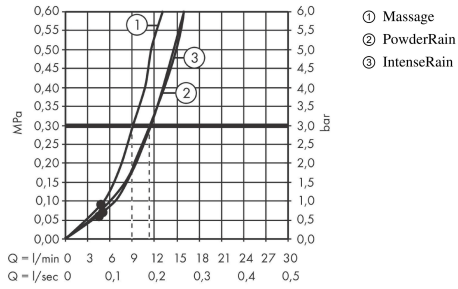

Pulsify Select S

Shower set 105 3jet Relaxation with shower bar 65 cm

Surfaces: **Matt Black** Article Number: **24160670**

Description

product features

- consists of: hand shower, slider, shower bar, shower hose
- shower head size: 105 mm
- spray type: PowderRain, IntenseRain, Massage spray
- convenient diversion via Select button
- maximum flow rate at 3 bar: 11,4 l/min
- minimum flow pressure: 1 bar
- wall supports of plastic
- stand pipe length: 669 mm
- shower bar diameter: 22 mm
- profile stand pipe: round
- drilling distance 625 mm
- height-adjustable slider with locking push-button slider
- hand shower holder of plastic/metal

Technology

Design awards

reddot winner 2021

Product image

Scale drawing

Pulsify Select S

Shower set 105 3jet Relaxation with shower bar 65 cm

Surfaces: Matt Black Article Number: 24160670

Flowchart

The consumption was measured in combination with the appropriate fittings (thermostat/mixer/in-wall valve) to reflect actual application in practice.

Pulsify Select S
Shower set 105 3jet Relaxation with shower bar 65 cm
 Surfaces: **Matt Black** Article Number: **24160670**