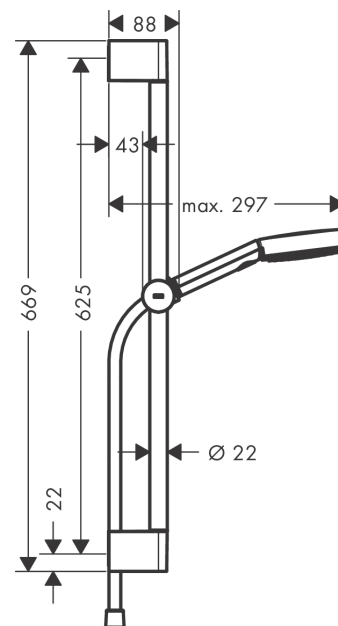

Pulsify Select S

Shower set 105 3jet Relaxation with shower bar 65 cm

Surfaces: **Matt Black** Article Number: **24160670**

Description

product features

- consists of: hand shower, slider, shower bar, shower hose
- shower head size: 105 mm
- spray type: PowderRain, IntenseRain, Massage spray
- convenient diversion via Select button
- maximum flow rate at 3 bar: 11,4 l/min
- minimum flow pressure: 1 bar
- wall supports of plastic
- stand pipe length: 669 mm
- shower bar diameter: 22 mm
- profile stand pipe: round
- drilling distance 625 mm
- height-adjustable slider with locking push-button slider
- hand shower holder of plastic/metal

Technology

Design awards

reddot winner 2021

Product image

Scale drawing

Pulsify Select S

Shower set 105 3jet Relaxation with shower bar 65 cm

Surfaces: Matt Black Article Number: 24160670

Flowchart

The consumption was measured in combination with the appropriate fittings (thermostat/mixer/in-wall valve) to reflect actual application in practice.

Pulsify Select S
Shower set 105 3jet Relaxation with shower bar 65 cm
 Surfaces: **Matt Black** Article Number: **24160670**

Exploded Drawing

Year of production: >06/21

Pulsify Select S
Shower set 105 3jet Relaxation with shower bar 65 cm
 Surfaces: **Matt Black** Article Number: **24160670**

Spare part list

Year of production: >06/21