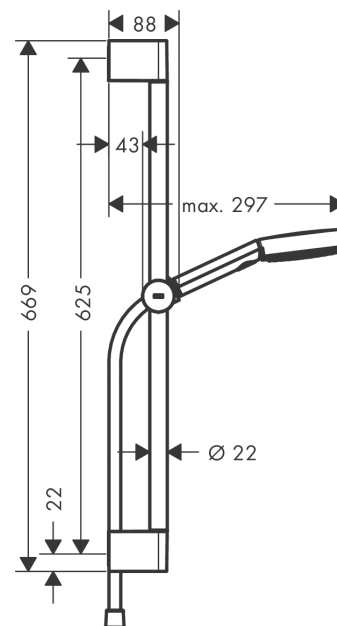

#### product features

- consists of: hand shower, slider, shower bar, shower hose
- shower head size: 105 mm
- spray type: PowderRain, IntenseRain, Massage spray
- convenient diversion via Select button
- maximum flow rate at 3 bar: 11,4 l/min
- minimum flow pressure: 1 bar
- wall supports of plastic
- stand pipe length: 669 mm
- shower bar diameter: 22 mm
- profile stand pipe: round
- drilling distance 625 mm
- height-adjustable slider with locking push-button slider
- hand shower holder of plastic/metal

### Product image

### Scale drawing

**Pulsify Select S**

**Shower set 105 3jet Relaxation with shower bar 65 cm**

Surfaces: **Matt White** Article Number: **24160700**

**Flowchart**

The consumption was measured in combination with the appropriate fittings (thermostat/mixer/in-wall valve) to reflect actual application in practice.

**Spare part list**

Year of production: >06/21

<b>Pos.</b>	<b>Description</b>	<b>Article Number</b>	<b>Price</b>	<b>PU</b>
1	cover	95217700	-	1
2	wall support	95218000	-	1
3	mounting set	96179000	-	1
4	support, assy	93517700	-	1
5	shower hose Isiflex'B 1,60 m	28276700	-	1
6	-	24110700	-	1
7	filter	92672000	-	1
8	seal	98058000	-	1
a	tile-matching-disk 7 mm	97450000	-	1