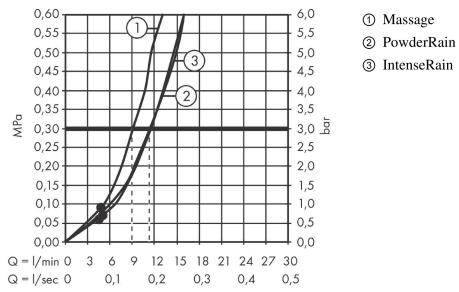

### Scale drawing

**Pulsify Select S**

**Shower set 105 3jet Relaxation with shower bar 65 cm**

Surfaces: **Matt White** Article Number: **24160700**

**Flowchart**

The consumption was measured in combination with the appropriate fittings (thermostat/mixer/in-wall valve) to reflect actual application in practice.