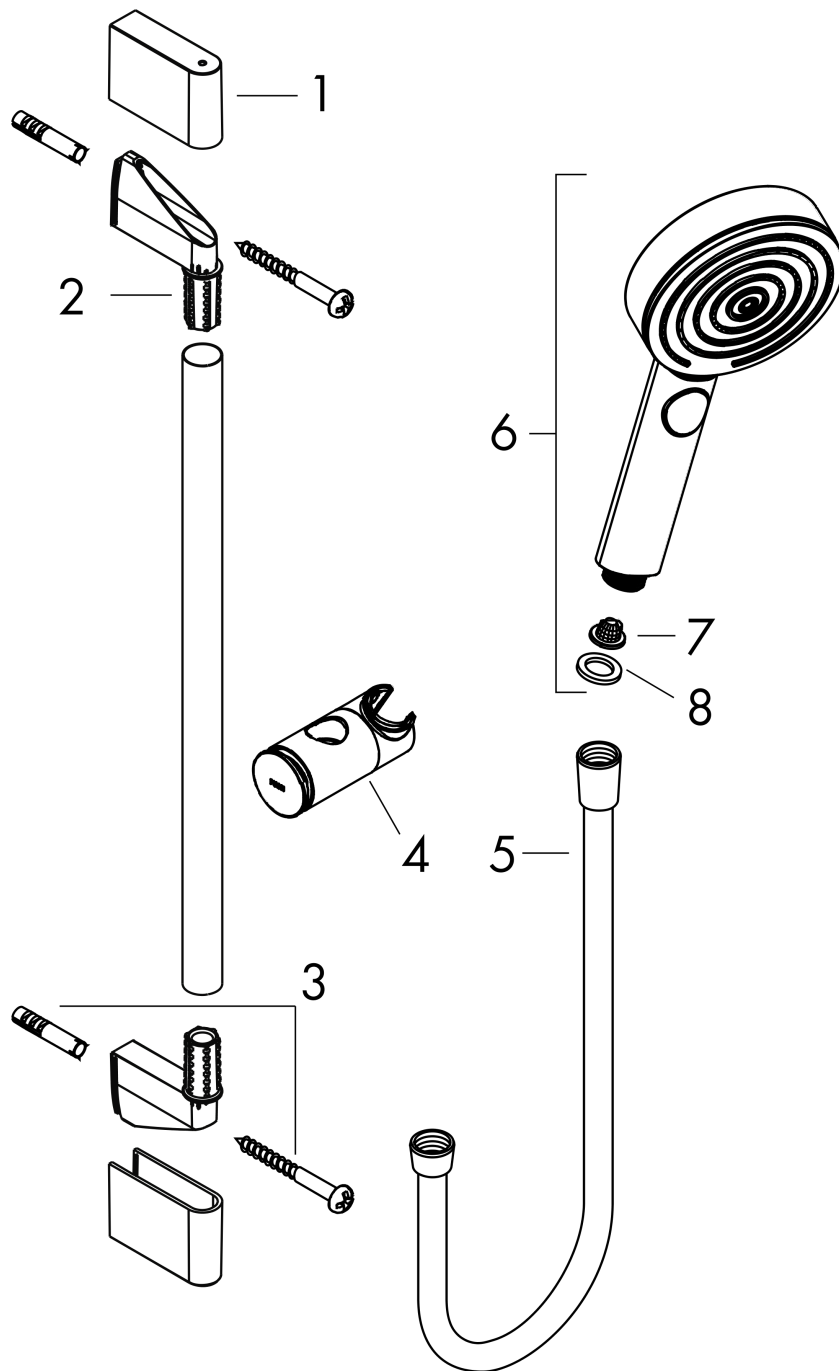

#### product features

- consists of: hand shower, slider, shower bar, shower hose
- shower head size: 105 mm
- spray type: PowderRain, IntenseRain, Massage spray
- convenient diversion via Select button
- maximum flow rate at 3 bar: 11,4 l/min
- minimum flow pressure: 1 bar
- wall supports of plastic
- stand pipe length: 669 mm
- shower bar diameter: 22 mm
- profile stand pipe: round
- drilling distance 625 mm
- height-adjustable slider with locking push-button slider
- hand shower holder of plastic/metal

### Scale drawing

**Pulsify Select S**

**Shower set 105 3jet Relaxation with shower bar 65 cm**

Surfaces: **Matt White** Article Number: **24160700**

**Flowchart**

The consumption was measured in combination with the appropriate fittings (thermostat/mixer/in-wall valve) to reflect actual application in practice.

**Pulsify Select S**  
**Shower set 105 3jet Relaxation with shower bar 65 cm**  
 Surfaces: **Matt White** Article Number: **24160700**

Exploded Drawing

Year of production: >06/21

**Pulsify Select S**  
**Shower set 105 3jet Relaxation with shower bar 65 cm**  
 Surfaces: **Matt White**    Article Number: **24160700**

**Spare part list**

Year of production: >06/21

<b>Pos.</b>	<b>Description</b>	<b>Article Number</b>	<b>Price</b>	<b>PU</b>
1	cover	95217700	-	1
2	wall support	95218000	-	1
3	mounting set	96179000	-	1
4	support, assy	93517700	-	1
5	shower hose Isiflex'B 1,60 m	28276700	-	1
6	-	24110700	-	1
7	filter	92672000	-	1
8	seal	98058000	-	1
a	tile-matching-disk 7 mm	97450000	-	1