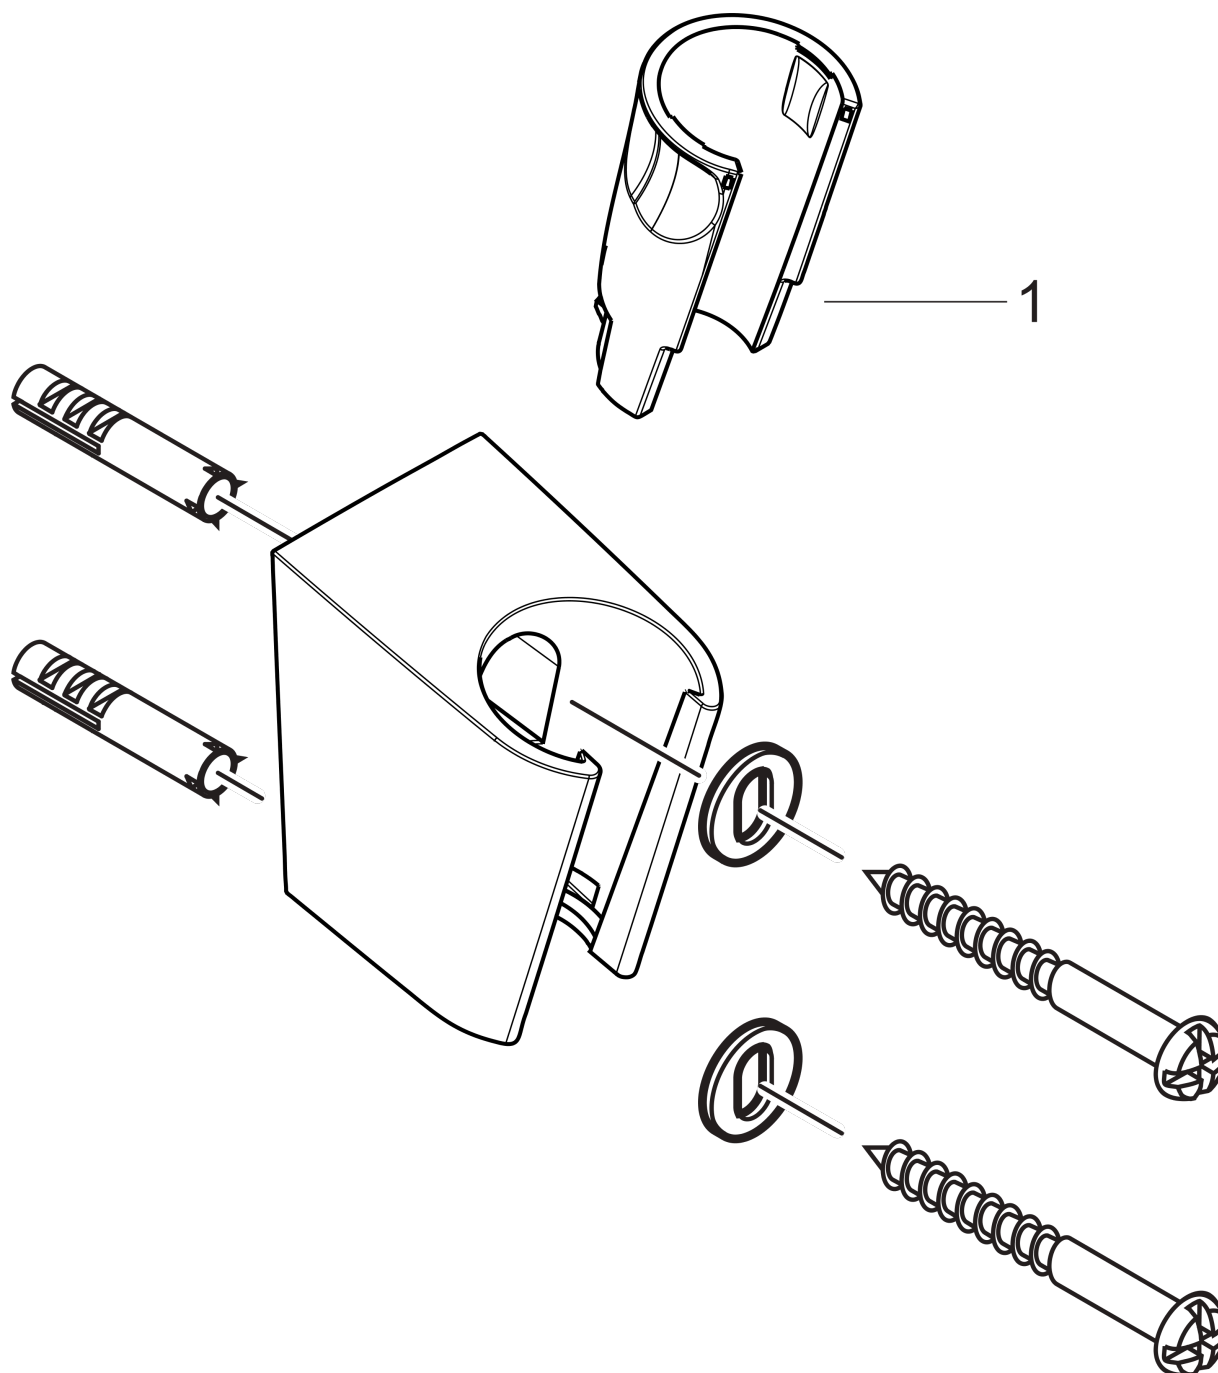

**Shower holder Porter S**

Surfaces: **Chrome** Article Number: **28331000**

**Description**

**product features**

- fixed holding position
- for hoses with conical nut
- plastic

**Design awards**

**Product image**

**Scale drawing**

**Shower holder Porter S**

Surfaces: **Chrome** Article Number: **28331000**

**Exploded Drawing**

Year of production: >06/05

**Shower holder Porter S**

Surfaces: **Chrome** Article Number: **28331000**