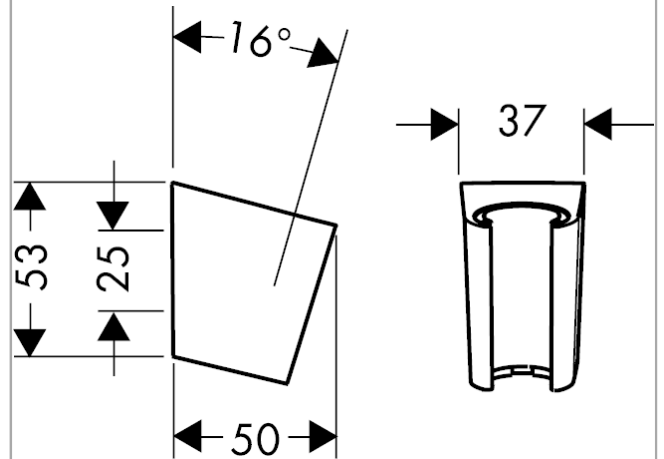

**Shower holder Porter S**

Surfaces: **Chrome** Article Number: **28331000**

**Description**

**product features**

- fixed holding position
- for hoses with conical nut
- plastic

**Design awards**

**Product image**

**Scale drawing**

**Shower holder Porter S**

Surfaces: **Chrome** Article Number: **28331000**

**Exploded Drawing**

Year of production: >06/05

**Shower holder Porter S**

Surfaces: **Chrome** Article Number: **28331000**