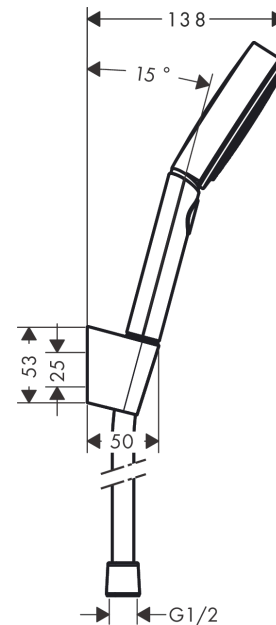

Pulsify Select S

Shower holder set 105 3jet Relaxation with shower hose 125 cm

Surfaces: **Chrome** Article Number: **24302000**

Description

product features

- consists of: hand shower, shower holder, shower hose
- shower head size: 105 mm
- spray type: PowderRain, IntenseRain, Massage spray
- convenient diversion via Select button
- maximum flow rate at 3 bar: 11,4 l/min
- minimum flow pressure: 1 bar
- integrated support function
- wall supports of plastic
- rinseable screen insert

Technology

Design awards

reddot winner 2021

Product image

Scale drawing

Flowchart

The consumption was measured in combination with the appropriate fittings (thermostat/mixer/ in-wall valve) to reflect actual application in practice.