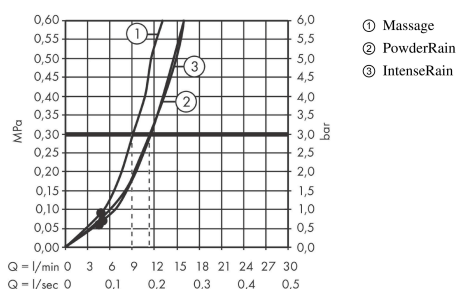

Pulsify Select S

Shower holder set 105 3jet Relaxation with shower hose 125 cm

Surfaces: **Chrome** Article Number: **24302000**

Description

product features

- consists of: hand shower, shower holder, shower hose
- shower head size: 105 mm
- spray type: PowderRain, IntenseRain, Massage spray
- convenient diversion via Select button
- maximum flow rate at 3 bar: 11,4 l/min
- minimum flow pressure: 1 bar
- integrated support function
- wall supports of plastic
- rinseable screen insert

Technology

Design awards

reddot winner 2021

Product image

Scale drawing

Flowchart

The consumption was measured in combination with the appropriate fittings (thermostat/mixer/ in-wall valve) to reflect actual application in practice.