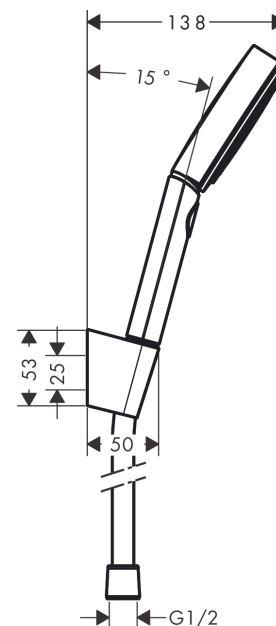

#### product features

- consists of: hand shower, shower holder, shower hose
- shower head size: 105 mm
- spray type: PowderRain, IntenseRain, Massage spray
- convenient diversion via Select button
- maximum flow rate at 3 bar: 11,4 l/min
- minimum flow pressure: 1 bar
- integrated support function
- wall supports of plastic
- rinseable screen insert

### Product image

### Scale drawing