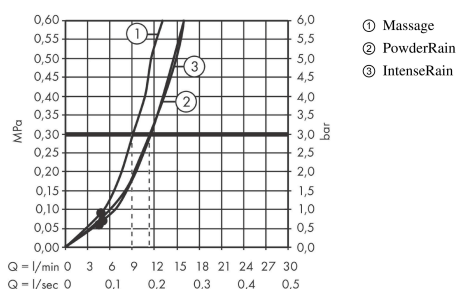

Flowchart

The consumption was measured in combination with the appropriate fittings (thermostat/mixer/ in-wall valve) to reflect actual application in practice.