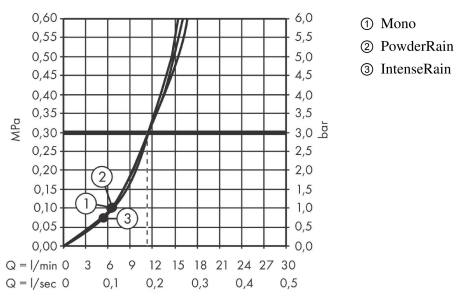

Pulsify Select S

Hand shower 105 3jet Activation

Surfaces: **Chrome** Article Number: **24100000**

Description

product features

- shower head size: 105 mm
- spray type: PowderRain, IntenseRain, MonoRain
- convenient diversion via Select button
- spray disc surface: graphite
- maximum flow rate at 3 bar: 11,5 l/min
- minimum flow pressure: 0,08 MPa (hydrodynamic pressure)
- with internal water conduction
- rinseable screen insert
- connection thread G 1/2
- connection dimension: DN15

Technology

Design awards

reddot winner 2021

Product image

Scale drawing

Flowchart

The consumption was measured in combination with the appropriate fittings (thermostat/mixer/ in-wall valve) to reflect actual application in practice.