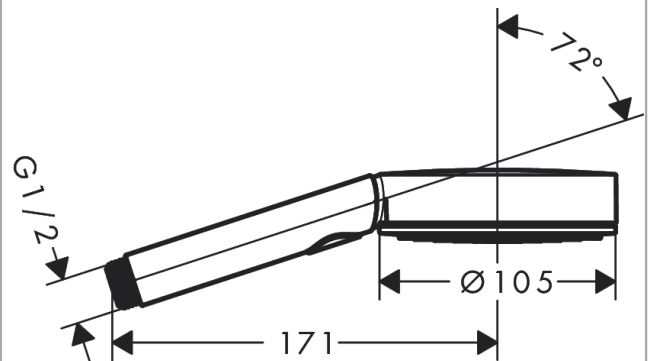

Pulsify Select S

Hand shower 105 3jet Activation

Surfaces: **Chrome** Article Number: **24100000**

Description

product features

- shower head size: 105 mm
- spray type: PowderRain, IntenseRain, MonoRain
- convenient diversion via Select button
- spray disc surface: graphite
- maximum flow rate at 3 bar: 11,5 l/min
- minimum flow pressure: 0,08 MPa (hydrodynamic pressure)
- with internal water conduction
- rinseable screen insert
- connection thread G 1/2
- connection dimension: DN15

Technology

Design awards

reddot winner 2021

Product image

Scale drawing

Flowchart

The consumption was measured in combination with the appropriate fittings (thermostat/mixer/ in-wall valve) to reflect actual application in practice.