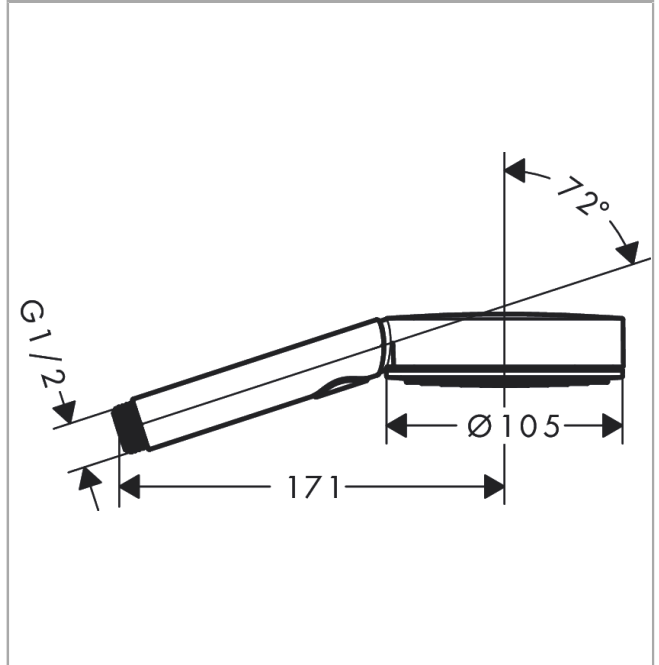

Pulsify Select S

Hand shower 105 3jet Activation

Surfaces: **Matt Black** Article Number: **24100670**

Description

product features

- shower head size: 105 mm
- spray type: PowderRain, IntenseRain, MonoRain
- convenient diversion via Select button
- spray disc surface: graphite
- maximum flow rate at 3 bar: 11,5 l/min
- minimum flow pressure: 0,08 MPa (hydrodynamic pressure)
- with internal water conduction
- rinseable screen insert
- connection thread G 1/2
- connection dimension: DN15

Technology

Design awards

reddot winner 2021

Product image

Scale drawing

Flowchart

The consumption was measured in combination with the appropriate fittings (thermostat/mixer/ in-wall valve) to reflect actual application in practice.