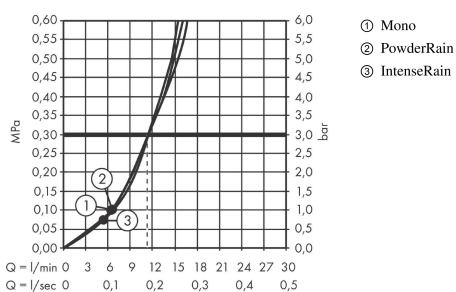

Pulsify Select S

Hand shower 105 3jet Activation

Surfaces: **Matt Black** Article Number: **24100670**

Description

product features

- shower head size: 105 mm
- spray type: PowderRain, IntenseRain, MonoRain
- convenient diversion via Select button
- spray disc surface: graphite
- maximum flow rate at 3 bar: 11,5 l/min
- minimum flow pressure: 0,08 MPa (hydrodynamic pressure)
- with internal water conduction
- rinseable screen insert
- connection thread G 1/2
- connection dimension: DN15

Technology

Design awards

reddot winner 2021

Product image

Scale drawing

Flowchart

The consumption was measured in combination with the appropriate fittings (thermostat/mixer/ in-wall valve) to reflect actual application in practice.