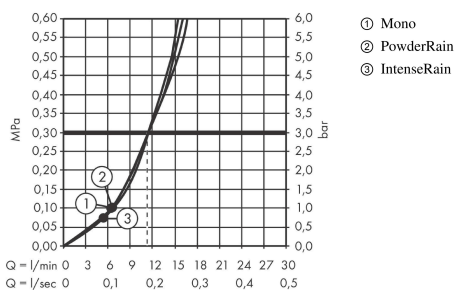

Pulsify Select S

Hand shower 105 3jet Activation

Surfaces: **Matt White** Article Number: **24100700**

Description

product features

- shower head size: 105 mm
- spray type: PowderRain, IntenseRain, MonoRain
- convenient diversion via Select button
- spray disc surface: graphite
- maximum flow rate at 3 bar: 11,5 l/min
- minimum flow pressure: 0,08 MPa (hydrodynamic pressure)
- with internal water conduction
- rinseable screen insert
- connection thread G 1/2
- connection dimension: DN15

Technology

Design awards

reddot winner 2021

Product image

Scale drawing

Flowchart

The consumption was measured in combination with the appropriate fittings (thermostat/mixer/ in-wall valve) to reflect actual application in practice.