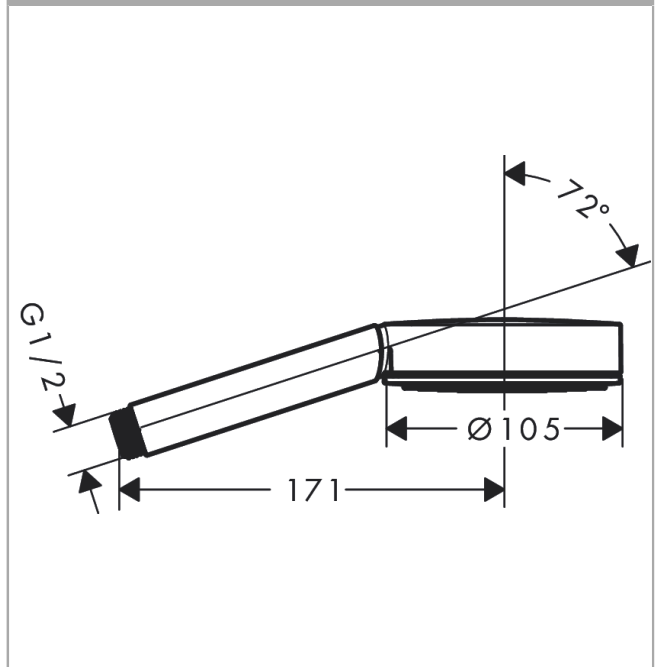

Scale drawing