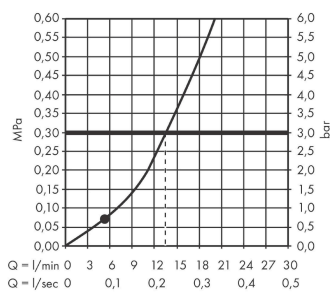

Pulsify S

Hand shower 105 1jet

Surfaces: **Chrome** Article Number: **24120000**

Description

product features

- shower head size: 105 mm
- spray type: PowderRain
- spray disc surface: graphite
- maximum flow rate at 3 bar: 13,5 l/min
- minimum flow pressure: 0,6 bar
- with internal water conduction
- rinseable screen insert
- connection thread G ½
- connection dimension: DN15

Technology

Design awards

reddot winner 2021

Product image

Scale drawing

Flowchart