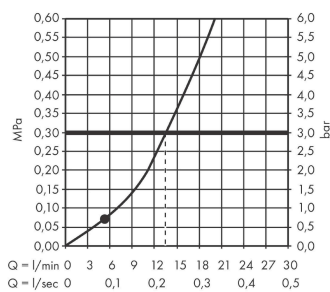

Pulsify S

Hand shower 105 1jet

Surfaces: **Matt Black** Article Number: **24120670**

Description

product features

- shower head size: 105 mm
- spray type: PowderRain
- spray disc surface: graphite
- maximum flow rate at 3 bar: 13,5 l/min
- minimum flow pressure: 0,6 bar
- with internal water conduction
- rinseable screen insert
- connection thread G 1/2
- connection dimension: DN15

Technology

Design awards

reddot winner 2021

Product image

Scale drawing

Flowchart

Pulsify S
Hand shower 105 1jet
 Surfaces: **Matt Black**

Article Number: **24120670**