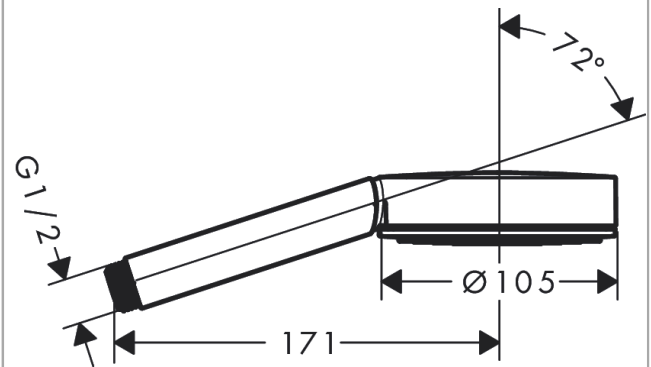

Pulsify S

Hand shower 105 1jet

Surfaces: **Matt Black** Article Number: **24120670**

Description

product features

- shower head size: 105 mm
- spray type: PowderRain
- spray disc surface: graphite
- maximum flow rate at 3 bar: 13,5 l/min
- minimum flow pressure: 0,6 bar
- with internal water conduction
- rinseable screen insert
- connection thread G 1/2
- connection dimension: DN15

Technology

Design awards

reddot winner 2021

Product image

Scale drawing

Flowchart

Pulsify S
Hand shower 105 1jet
 Surfaces: **Matt Black**

Article Number: **24120670**

Exploded Drawing

Year of production: >06/21

Pulsify S
Hand shower 105 1jet
 Surfaces: **Matt Black** Article Number: **24120670**

Spare part list

Year of production: >06/21

Pos.	Description	Article Number	Price	PU
1	filter	92672000	-	1
2	seal	98058000	-	1