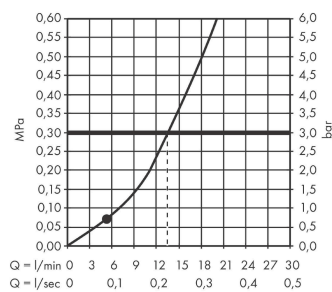

Pulsify S

Hand shower 105 1jet

Surfaces: **Matt White** Article Number: **24120700**

Description

product features

- shower head size: 105 mm
- spray type: PowderRain
- spray disc surface: graphite
- maximum flow rate at 3 bar: 13,5 l/min
- minimum flow pressure: 0,6 bar
- with internal water conduction
- rinseable screen insert
- connection thread G 1/2
- connection dimension: DN15

Technology

Design awards

reddot winner 2021

Product image

Scale drawing

Flowchart