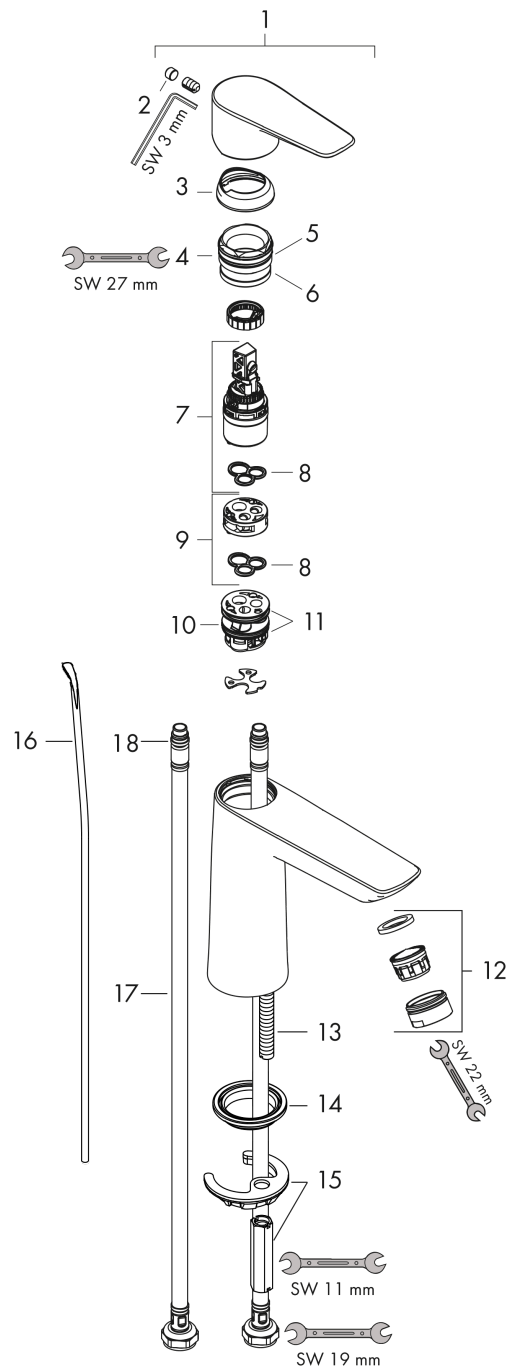

Talis E

Single lever basin mixer 110 with pop-up waste set

Surfaces: **Matt Black** Article Number: **71710670**

Description

product features

- consists of: single lever basin mixer, waste set
- ComfortZone 110
- projection 112 mm
- spray type: normal spray
- maximum flow rate at 3 bar: 5 l/min
- ceramic cartridge
- temperature limitation adjustable
- suitable for continuous flow water heaters
- pop-up waste set G 1¼
- material waste set: metal
- connection type: G ¾ connections
- connection dimension: DN15

Technology

Design awards

Product image

Scale drawing

Flowchart

Talis E
Single lever basin mixer 110 with pop-up waste set
 Surfaces: **Matt Black** Article Number: **71710670**

Exploded Drawing

Year of production: >08/19

Talis E**Single lever basin mixer 110 with pop-up waste set**Surfaces: **Matt Black** Article Number: **71710670****Spare part list**

Year of production: >08/19

Pos.	Description	Article Number	Price	PU
1	handle	92687670	-	1
2	screw cover	95704000	-	1
3	flange	92625670	-	1
4	nut	92689000	-	1
5	O-ring 25x1,5	98146000	-	1
6	O-ring 27x1,5	92527000	-	1
7	cartridge, assy	97685000	-	1
8	seal	98865000	-	1
9	adapter for cartridge	92628000	-	1
10	adapter for cartridge	98866000	-	1
11	O-ring 23x2	98398000	-	1
12	aerator M24x1 (5 l/min)	13185670	-	1
13	screw M8 x 68	97736000	-	1
14	seal	97608000	-	1
15	fixing set	96016000	-	1
16	pull rod	96657000	-	1
17	connection hose 450 mm M8x0,75 G3/8	97206000	-	1
18	O-ring 7x1,5	98422000	-	1
a	pop up waste	94139670	-	1