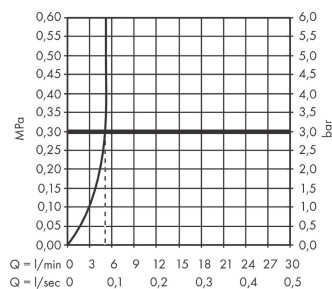

Talis E

Single lever basin mixer 110 with pop-up waste set

Surfaces: **Matt Black** Article Number: **71710670**

Description

product features

- consists of: single lever basin mixer, waste set
- ComfortZone 110
- projection 112 mm
- spray type: normal spray
- maximum flow rate at 3 bar: 5 l/min
- ceramic cartridge
- temperature limitation adjustable
- suitable for continuous flow water heaters
- pop-up waste set G 1¼
- material waste set: metal
- connection type: G ¾ connections
- connection dimension: DN15

Technology

Design awards

Product image

Scale drawing

Flowchart

Talis E
Single lever basin mixer 110 with pop-up waste set
 Surfaces: **Matt Black** Article Number: **71710670**

Exploded Drawing

Year of production: >08/19