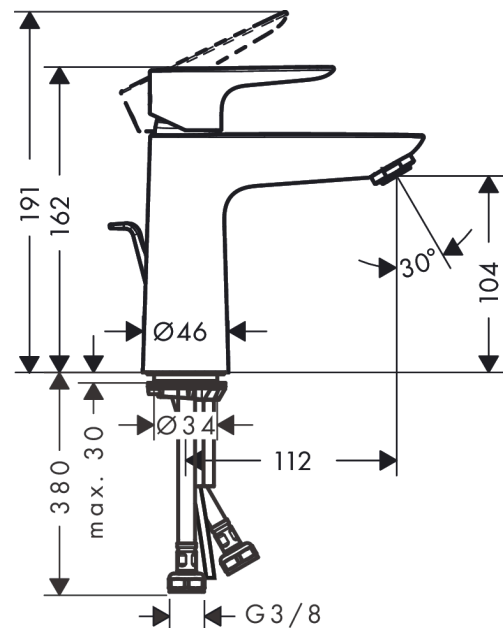

Talis E

Single lever basin mixer 110 with pop-up waste set

Surfaces: **Matt Black** Article Number: **71710670**

Description

product features

- consists of: single lever basin mixer, waste set
- ComfortZone 110
- projection 112 mm
- spray type: normal spray
- maximum flow rate at 3 bar: 5 l/min
- ceramic cartridge
- temperature limitation adjustable
- suitable for continuous flow water heaters
- pop-up waste set G 1¼
- material waste set: metal
- connection type: G ¾ connections
- connection dimension: DN15

Technology

Design awards

Product image

Scale drawing

Flowchart

Talis E
Single lever basin mixer 110 with pop-up waste set
 Surfaces: **Matt Black** Article Number: **71710670**

Exploded Drawing

Year of production: >08/19

Talis E**Single lever basin mixer 110 with pop-up waste set**Surfaces: **Matt Black** Article Number: **71710670****Spare part list**

Year of production: >08/19

Pos.	Description	Article Number	Price	PU
1	handle	92687670	-	1
2	screw cover	95704000	-	1
3	flange	92625670	-	1
4	nut	92689000	-	1
5	O-ring 25x1,5	98146000	-	1
6	O-ring 27x1,5	92527000	-	1
7	cartridge, assy	97685000	-	1
8	seal	98865000	-	1
9	adapter for cartridge	92628000	-	1
10	adapter for cartridge	98866000	-	1
11	O-ring 23x2	98398000	-	1
12	aerator M24x1 (5 l/min)	13185670	-	1
13	screw M8 x 68	97736000	-	1
14	seal	97608000	-	1
15	fixing set	96016000	-	1
16	pull rod	96657000	-	1
17	connection hose 450 mm M8x0,75 G3/8	97206000	-	1
18	O-ring 7x1,5	98422000	-	1
a	pop up waste	94139670	-	1