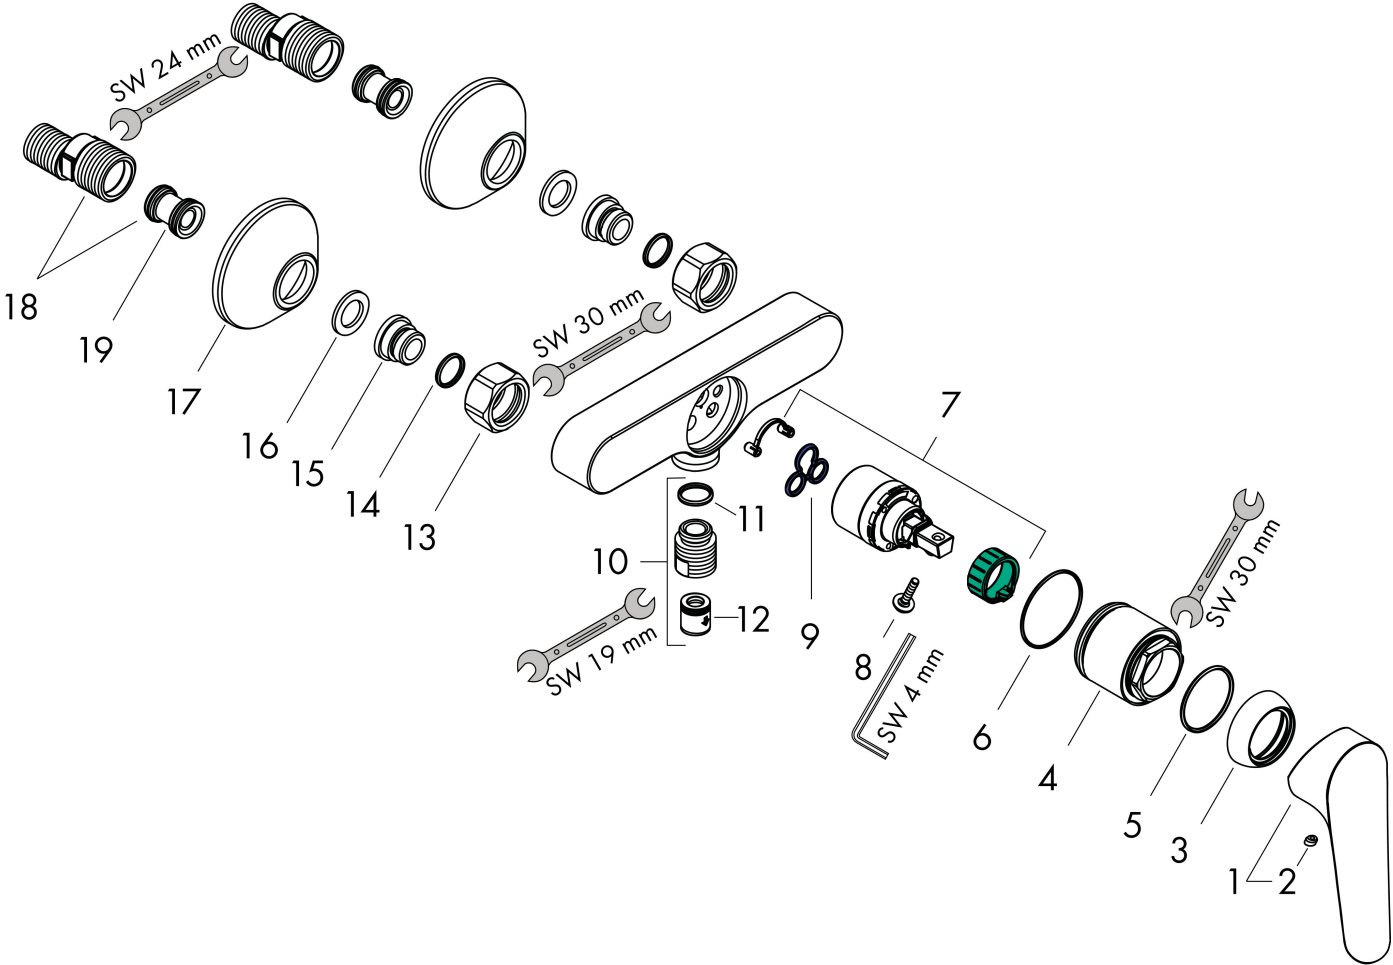

Brand	hansgrohe
Art. Name	Logis E Single lever shower mixer for exposed installation
Art. Nr.	71602000
Surface	Chrome
Pos.	1

Product picture

Drawing

Features

- 1 function
- connection type: s-shaped connections
- centre distance: 150 ± 12 mm
- flow rate at 3 bar: 22 l/min
- flow rate of hand shower at 3 bar: 17 l/min
- ceramic cartridge
- min. operating pressure: 1 bar
- max. operating pressure: 10 bar
- temperature limitation adjustable
- non-return valve
- with silencer
- hose connection DN15
- connection dimension: DN15
- PA-IX 28114/IB

Flow chart

Q = l/min 0 3 6 9 12 15 18 21 24 27 30
 Q = l/sec 0 0,1 0,2 0,3 0,4 0,5

1 Shower outlet with 1 B-resistance

Spare parts list

Pos.	Description	Articlenumber
1	handle	93024000
2	screw cover	96338000
3	flange	97406000
4	nut	97977000
5	O-Ring 32x2	98193000
6	O-ring 33x1,5	98164000
7	cartridge, assy	92730000
8	locking screw for handle	95140000
9	seal	95008000
10	Hose Connection	96044000
11	O-ring 14x2	98129000
12	set of non return valves DW 15	94074000
13	set of nuts	96157000
14	O-ring 15x2	98163000
15	connecting thread	97220000
16	filter packing	96922000
17	escutcheon Ø 70 mm	94135000
18	set of S-unions (±12 mm)	94140000
19	noise reduction	96429000