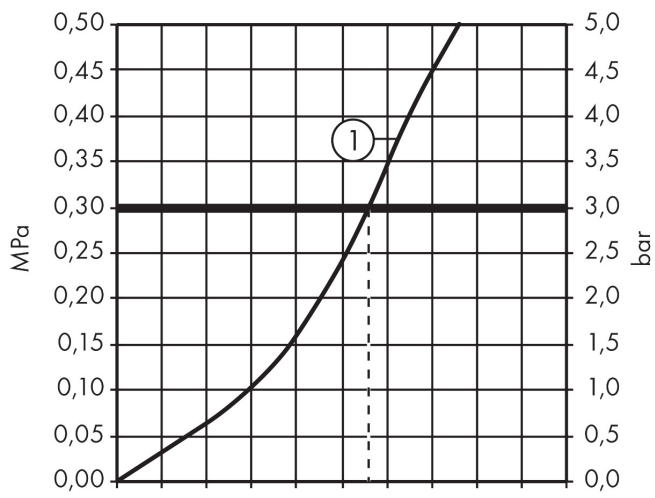

Brand	hansgrohe
Art. Name	Logis E Single lever shower mixer for exposed installation
Art. Nr.	71602000
Surface	Chrome
Pos.	1

Product picture

Drawing

Features

- 1 function
- connection type: s-shaped connections
- centre distance: 150 ± 12 mm
- flow rate at 3 bar: 22 l/min
- flow rate of hand shower at 3 bar: 17 l/min
- ceramic cartridge
- min. operating pressure: 1 bar
- max. operating pressure: 10 bar
- temperature limitation adjustable
- non-return valve
- with silencer
- hose connection DN15
- connection dimension: DN15
- PA-IX 28114/IB

Flow chart

Q = l/min 0 3 6 9 12 15 18 21 24 27 30
 Q = l/sec 0 0,1 0,2 0,3 0,4 0,5

1 Shower outlet with 1 B-resistance

Spare parts list

Pos.	Description	Articlenumber
1	handle	93024000
2	screw cover	96338000
3	flange	97406000
4	nut	97977000
5	O-Ring 32x2	98193000
6	O-ring 33x1,5	98164000
7	cartridge, assy	92730000
8	locking screw for handle	95140000
9	seal	95008000
10	Hose Connection	96044000
11	O-ring 14x2	98129000
12	set of non return valves DW 15	94074000
13	set of nuts	96157000
14	O-ring 15x2	98163000
15	connecting thread	97220000
16	filter packing	96922000
17	escutcheon Ø 70 mm	94135000
18	set of S-unions (±12 mm)	94140000
19	noise reduction	96429000