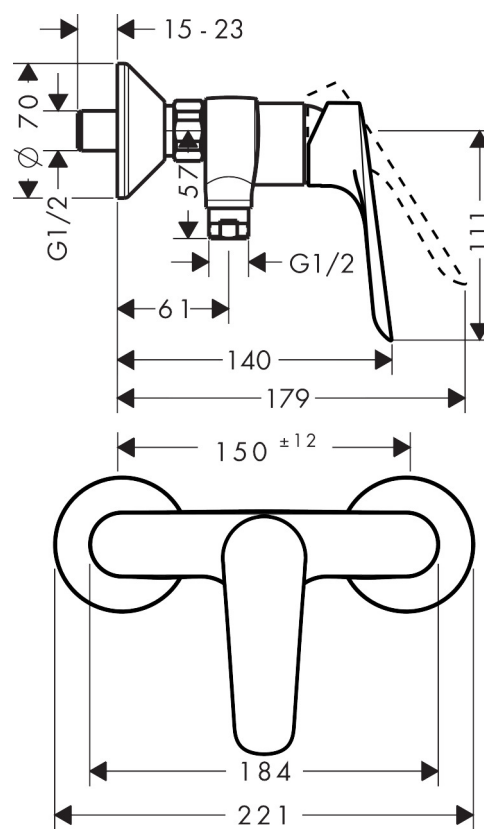

Brand	hansgrohe
Art. Name	Logis E Single lever shower mixer for exposed installation
Art. Nr.	71602000
Surface	Chrome
Pos.	1

Product picture

Drawing

Features

- 1 function
- connection type: s-shaped connections
- centre distance: 150 ± 12 mm
- flow rate at 3 bar: 22 l/min
- flow rate of hand shower at 3 bar: 17 l/min
- ceramic cartridge
- min. operating pressure: 1 bar
- max. operating pressure: 10 bar
- temperature limitation adjustable
- non-return valve
- with silencer
- hose connection DN15
- connection dimension: DN15
- PA-IX 28114/IB

Flow chart

Q = l/min 0 3 6 9 12 15 18 21 24 27 30
 Q = l/sec 0 0,1 0,2 0,3 0,4 0,5

1 Shower outlet with 1 B-resistance

Spare parts list

Pos.	Description	Articlenumber
1	handle	93024000
2	screw cover	96338000
3	flange	97406000
4	nut	97977000
5	O-Ring 32x2	98193000
6	O-ring 33x1,5	98164000
7	cartridge, assy	92730000
8	locking screw for handle	95140000
9	seal	95008000
10	Hose Connection	96044000
11	O-ring 14x2	98129000
12	set of non return valves DW 15	94074000
13	set of nuts	96157000
14	O-ring 15x2	98163000
15	connecting thread	97220000
16	filter packing	96922000
17	escutcheon Ø 70 mm	94135000
18	set of S-unions (±12 mm)	94140000
19	noise reduction	96429000