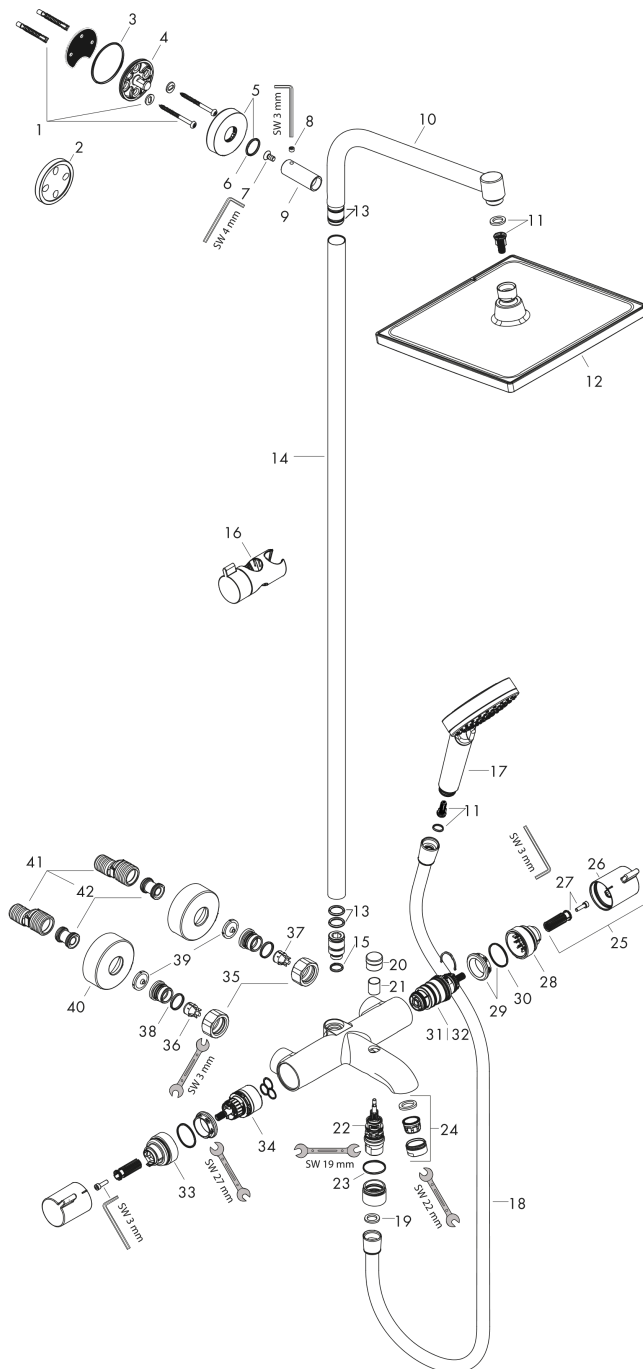

### product features

- consists of: overhead shower, hand shower, bath thermostat, shower hose, slider, shower bar
- overhead shower Crometta E 240
- shower head size overhead shower: 240 x 240 mm
- spray type overhead shower: Rain
- ball-joint: overhead shower angle adjustable
- hand shower holder inclination angle can be adjusted by 45°
- fully chrome-plated spray disc
- spray type hand shower: Rain, IntenseRain
- flow rate Rain spray (at 3 bar): 17 l/min
- flow rate bath filler: 20 l/min
- minimum flow pressure: 1 bar
- operating pressure: min. 1 bar/max. 10 bar
- pipe can be shortened in height
- shower bar diameter: 22 mm
- height-adjustable hand shower holder
- shower arm length overhead shower: 350 mm
- thermostat Ecostat Comfort
- safety lock at 40°C
- adjustable hot water limitation
- outlets controlled via turning handle
- mounting type: exposed installation
- connection dimension DN15
- connection thread G 1/2
- centre distance 150 ± 12 mm

Installation examples

**Crometta E**  
**Showerpipe 240 1jet with bath thermostat**  
 Surfaces: **Chrome** Article Number: **27298000**

**Exploded Drawing**

Year of production: >04/16

**Crometta E****Showerpipe 240 1jet with bath thermostat**Surfaces: **Chrome** Article Number: **27298000****Spare part list**