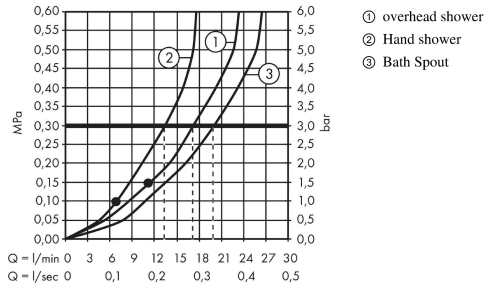

Crometta E
Showerpipe 240 1jet with bath thermostat
Surfaces: **Chrome** Article Number: **27298000**

Flowchart