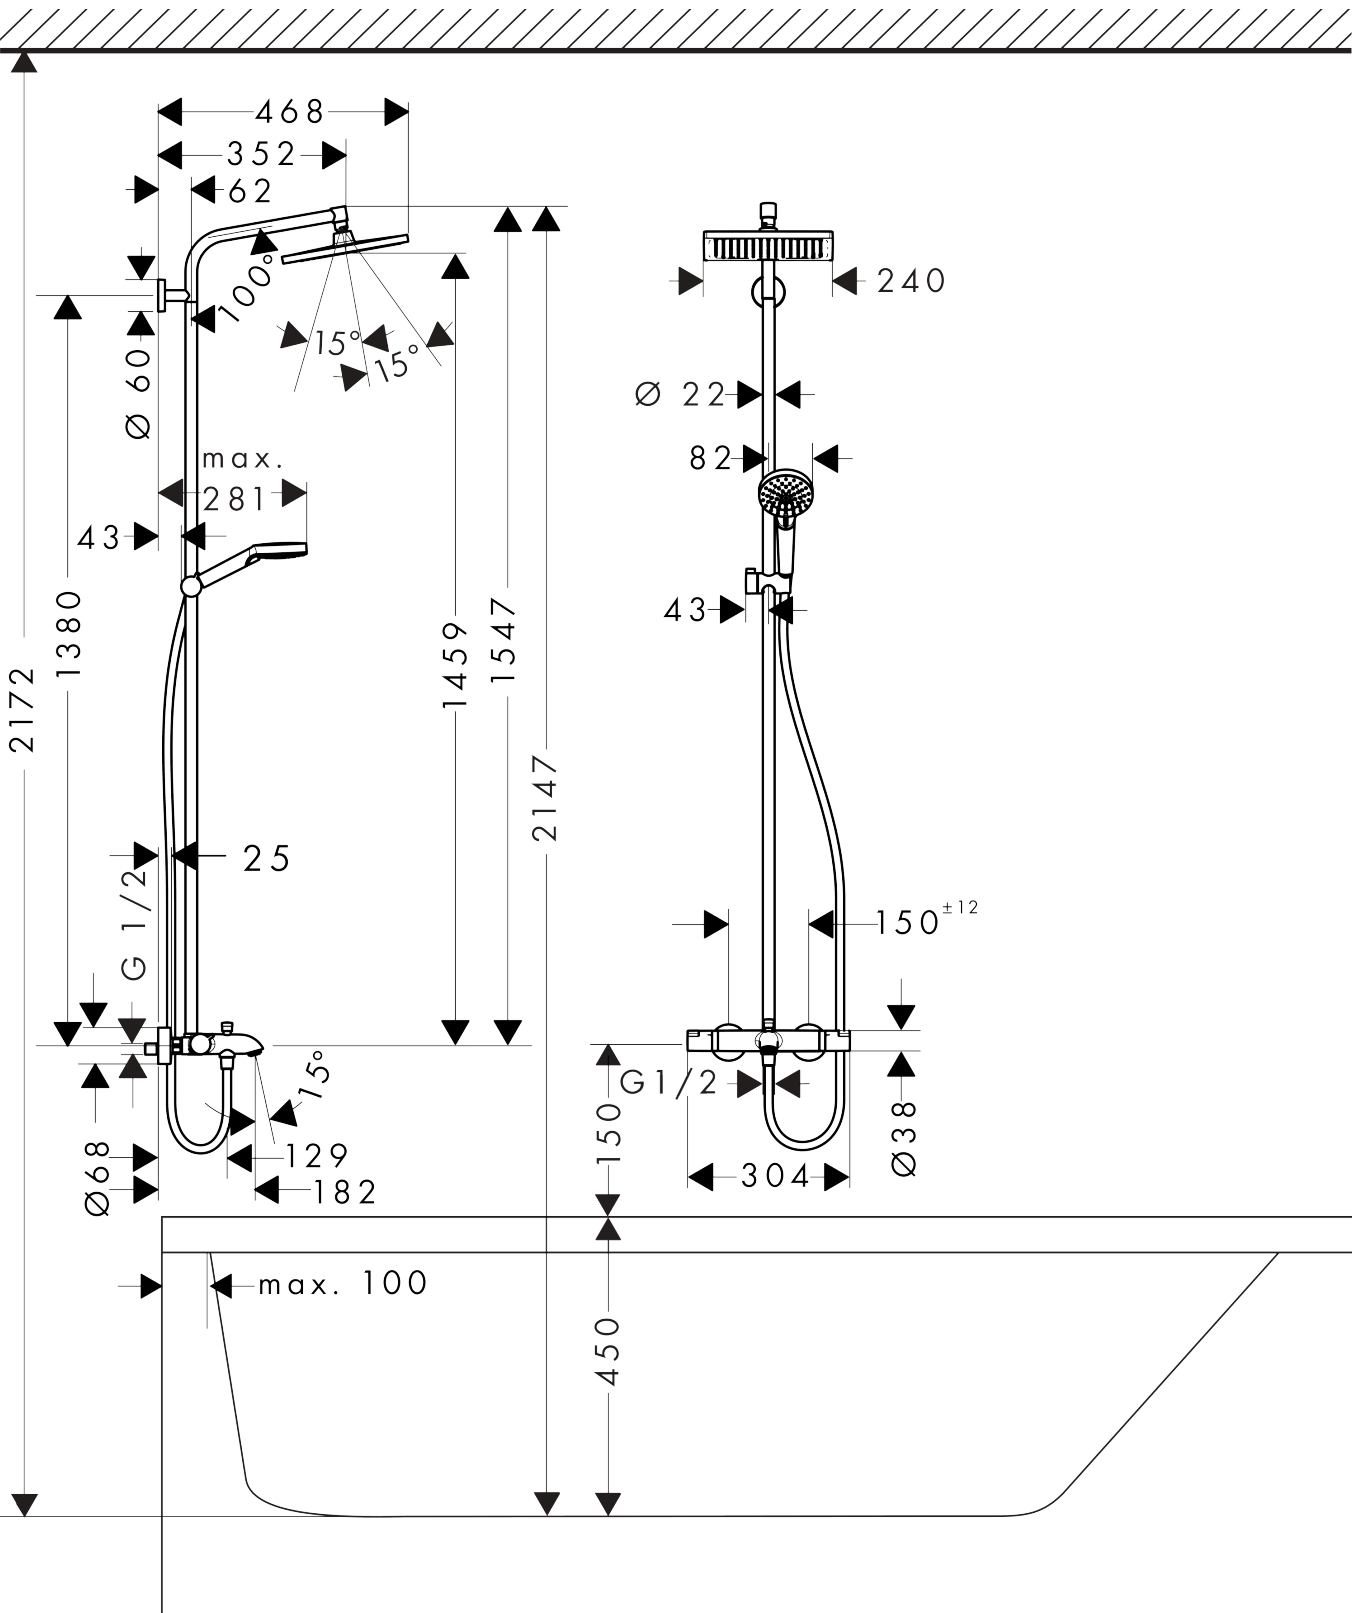

Crometta E
Showerpipe 240 1jet with bath thermostat
Surfaces: **Chrome** Article Number: **27298000**

Installation examples