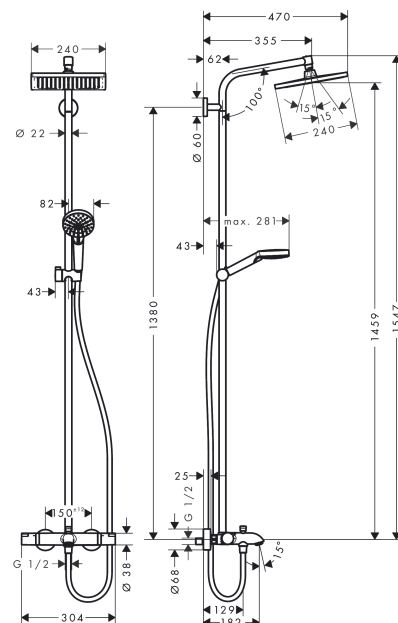

Scale drawing