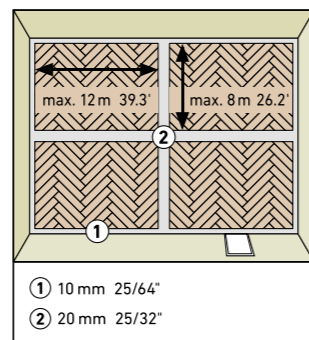

HERRINGBONE

BY SWISS KRONO GROUP

SWISS KRONO TEX GMBH & CO. KG
 Wittstocker Chaussee 1
 D-16909 Heiligengrabe / Germany
www.swisskrono.de
www.swisskrono.com

Installation clip:
 YouTube-Chanel
SWISS KRONO
 Heiligengrabe