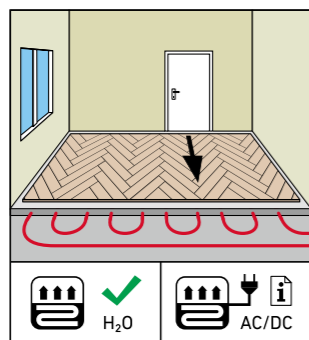

HERRINGBONE

BY SWISS KRONO GROUP

SWISS KRONO TEX GMBH & CO. KG
 Wittstocker Chaussee 1
 D-16909 Heiligengrabe / Germany
www.swisskrono.de
www.swisskrono.com

Installation clip:
 YouTube-Chanel
SWISS KRONO
 Heiligengrabe