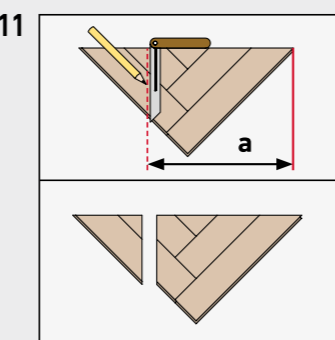

HERRINGBONE

BY SWISS KRONO GROUP

SWISS KRONO TEX GMBH & CO. KG
 Wittstocker Chaussee 1
 D-16909 Heiligengrabe / Germany
www.swisskrono.de
www.swisskrono.com

Installation clip:
 YouTube-Chanel
SWISS KRONO
 Heiligengrabe