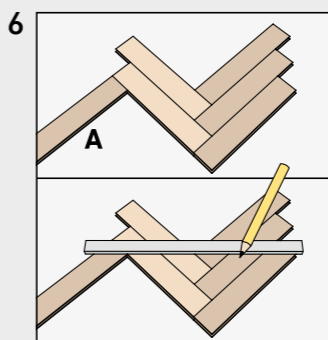

HERRINGBONE

BY SWISS KRONO GROUP

SWISS KRONO TEX GMBH & CO. KG
 Wittstocker Chaussee 1
 D-16909 Heiligengrabe / Germany
www.swisskrono.de
www.swisskrono.com

Installation clip:
 YouTube-Chanel
SWISS KRONO
 Heiligengrabe