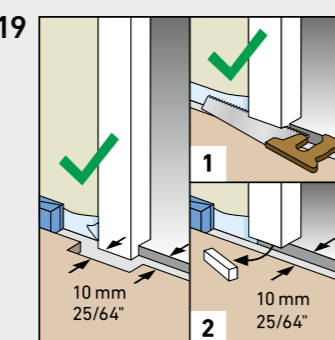

HERRINGBONE

BY SWISS KRONO GROUP

SWISS KRONO TEX GMBH & CO. KG
 Wittstocker Chaussee 1
 D-16909 Heiligengrabe / Germany
www.swisskrono.de
www.swisskrono.com

Installation clip:
 YouTube-Chanel
SWISS KRONO
 Heiligengrabe