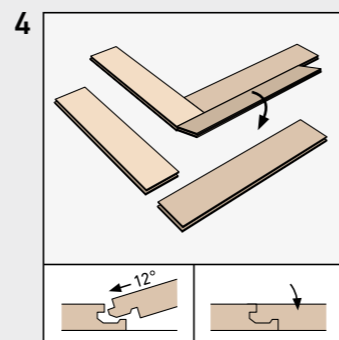

HERRINGBONE

BY SWISS KRONO GROUP

SWISS KRONO TEX GMBH & CO. KG
 Wittstocker Chaussee 1
 D-16909 Heiligengrabe / Germany
www.swisskrono.de
www.swisskrono.com

Installation clip:
 YouTube-Chanel
SWISS KRONO
 Heiligengrabe