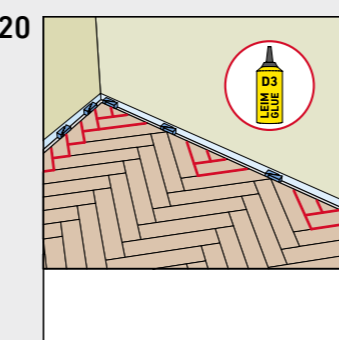

HERRINGBONE

BY SWISS KRONO GROUP

SWISS KRONO TEX GMBH & CO. KG
 Wittstocker Chaussee 1
 D-16909 Heiligengrabe / Germany
www.swisskrono.de
www.swisskrono.com

Installation clip:
 YouTube-Chanel
SWISS KRONO
 Heiligengrabe