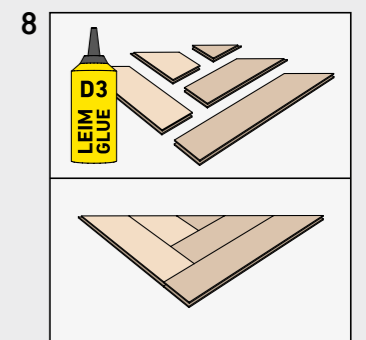

HERRINGBONE

BY SWISS KRONO GROUP

SWISS KRONO TEX GMBH & CO. KG
 Wittstocker Chaussee 1
 D-16909 Heiligengrabe / Germany
www.swisskrono.de
www.swisskrono.com

Installation clip:
 YouTube-Chanel
SWISS KRONO
 Heiligengrabe