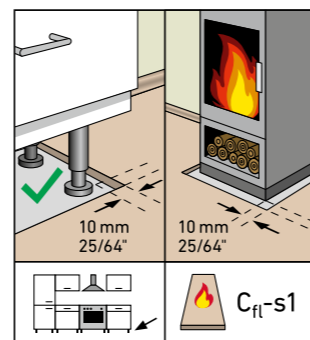

HERRINGBONE

BY SWISS KRONO GROUP

SWISS KRONO TEX GMBH & CO. KG
 Wittstocker Chaussee 1
 D-16909 Heiligengrabe / Germany
www.swisskrono.de
www.swisskrono.com

Installation clip:
 YouTube-Chanel
SWISS KRONO
 Heiligengrabe