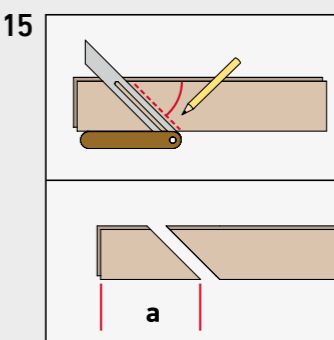

HERRINGBONE

BY SWISS KRONO GROUP

SWISS KRONO TEX GMBH & CO. KG
 Wittstocker Chaussee 1
 D-16909 Heiligengrabe / Germany
www.swisskrono.de
www.swisskrono.com

Installation clip:
 YouTube-Chanel
SWISS KRONO
 Heiligengrabe