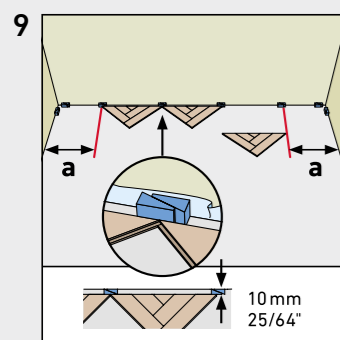

HERRINGBONE

BY SWISS KRONO GROUP

SWISS KRONO TEX GMBH & CO. KG
 Wittstocker Chaussee 1
 D-16909 Heiligengrabe / Germany
www.swisskrono.de
www.swisskrono.com

Installation clip:
 YouTube-Chanel
SWISS KRONO
 Heiligengrabe