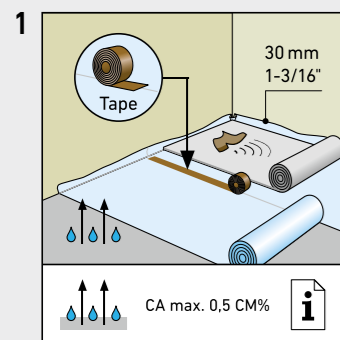

HERRINGBONE

BY SWISS KRONO GROUP

SWISS KRONO TEX GMBH & CO. KG
 Wittstocker Chaussee 1
 D-16909 Heiligengrabe / Germany
www.swisskrono.de
www.swisskrono.com

Installation clip:
 YouTube-Chanel
SWISS KRONO
 Heiligengrabe