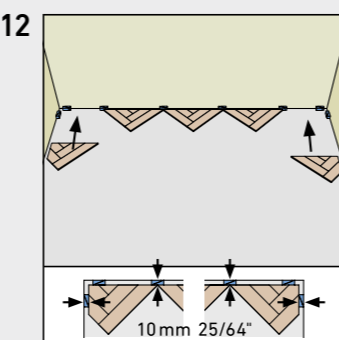

HERRINGBONE

BY SWISS KRONO GROUP

SWISS KRONO TEX GMBH & CO. KG
 Wittstocker Chaussee 1
 D-16909 Heiligengrabe / Germany
www.swisskrono.de
www.swisskrono.com

Installation clip:
 YouTube-Chanel
SWISS KRONO
 Heiligengrabe