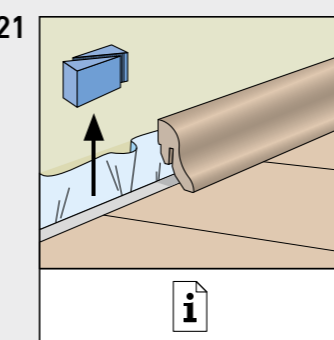

HERRINGBONE

BY SWISS KRONO GROUP

SWISS KRONO TEX GMBH & CO. KG
 Wittstocker Chaussee 1
 D-16909 Heiligengrabe / Germany
www.swisskrono.de
www.swisskrono.com

Installation clip:
 YouTube-Chanel
SWISS KRONO
 Heiligengrabe