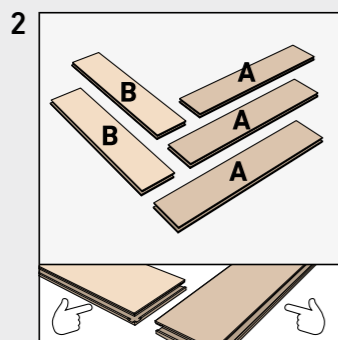

HERRINGBONE

BY SWISS KRONO GROUP

SWISS KRONO TEX GMBH & CO. KG
 Wittstocker Chaussee 1
 D-16909 Heiligengrabe / Germany
www.swisskrono.de
www.swisskrono.com

Installation clip:
 YouTube-Chanel
SWISS KRONO
 Heiligengrabe