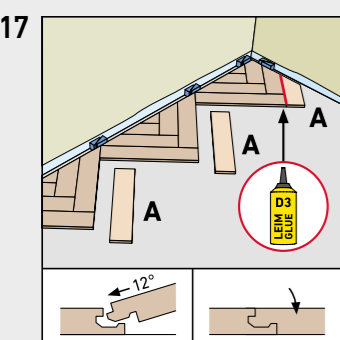

HERRINGBONE

BY SWISS KRONO GROUP

SWISS KRONO TEX GMBH & CO. KG
 Wittstocker Chaussee 1
 D-16909 Heiligengrabe / Germany
www.swisskrono.de
www.swisskrono.com

Installation clip:
 YouTube-Chanel
SWISS KRONO
 Heiligengrabe