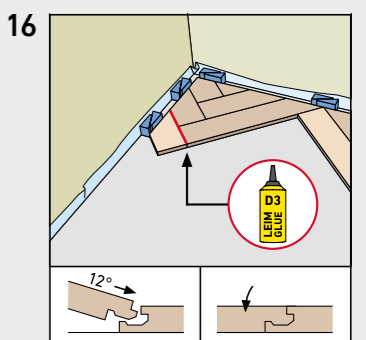

HERRINGBONE

BY SWISS KRONO GROUP

SWISS KRONO TEX GMBH & CO. KG
 Wittstocker Chaussee 1
 D-16909 Heiligengrabe / Germany
www.swisskrono.de
www.swisskrono.com

Installation clip:
 YouTube-Chanel
SWISS KRONO
 Heiligengrabe