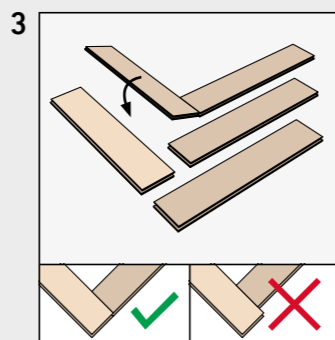

HERRINGBONE

BY SWISS KRONO GROUP

SWISS KRONO TEX GMBH & CO. KG
 Wittstocker Chaussee 1
 D-16909 Heiligengrabe / Germany
www.swisskrono.de
www.swisskrono.com

Installation clip:
 YouTube-Chanel
SWISS KRONO
 Heiligengrabe