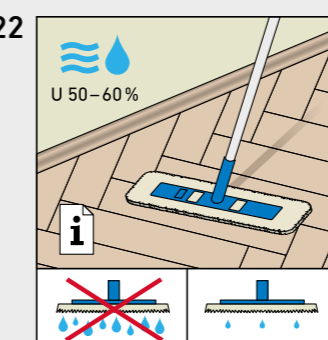

HERRINGBONE

BY SWISS KRONO GROUP

SWISS KRONO TEX GMBH & CO. KG
 Wittstocker Chaussee 1
 D-16909 Heiligengrabe / Germany
www.swisskrono.de
www.swisskrono.com

Installation clip:
 YouTube-Chanel
SWISS KRONO
 Heiligengrabe