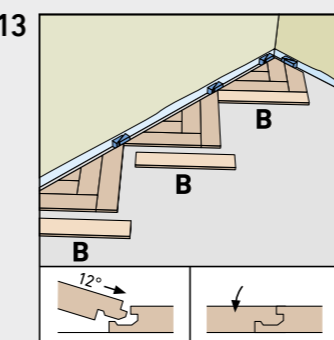

HERRINGBONE

BY SWISS KRONO GROUP

SWISS KRONO TEX GMBH & CO. KG
 Wittstocker Chaussee 1
 D-16909 Heiligengrabe / Germany
www.swisskrono.de
www.swisskrono.com

Installation clip:
 YouTube-Chanel
SWISS KRONO
 Heiligengrabe