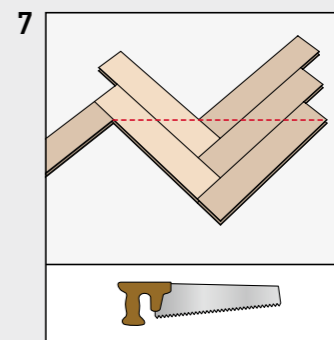

HERRINGBONE

BY SWISS KRONO GROUP

SWISS KRONO TEX GMBH & CO. KG
 Wittstocker Chaussee 1
 D-16909 Heiligengrabe / Germany
www.swisskrono.de
www.swisskrono.com

Installation clip:
 YouTube-Chanel
SWISS KRONO
 Heiligengrabe