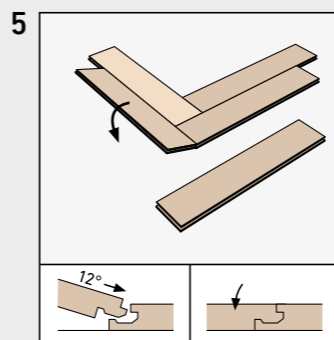

HERRINGBONE

BY SWISS KRONO GROUP

SWISS KRONO TEX GMBH & CO. KG
 Wittstocker Chaussee 1
 D-16909 Heiligengrabe / Germany
www.swisskrono.de
www.swisskrono.com

Installation clip:
 YouTube-Chanel
SWISS KRONO
 Heiligengrabe