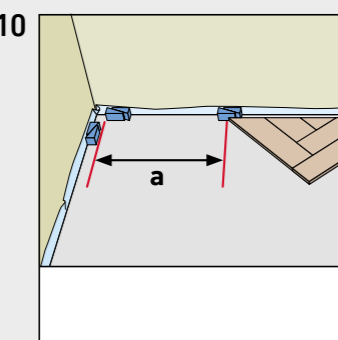

HERRINGBONE

BY SWISS KRONO GROUP

SWISS KRONO TEX GMBH & CO. KG
 Wittstocker Chaussee 1
 D-16909 Heiligengrabe / Germany
www.swisskrono.de
www.swisskrono.com

Installation clip:
 YouTube-Chanel
SWISS KRONO
 Heiligengrabe