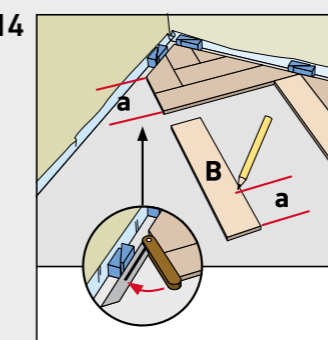

HERRINGBONE

BY SWISS KRONO GROUP

SWISS KRONO TEX GMBH & CO. KG
 Wittstocker Chaussee 1
 D-16909 Heiligengrabe / Germany
www.swisskrono.de
www.swisskrono.com

Installation clip:
 YouTube-Chanel
SWISS KRONO
 Heiligengrabe