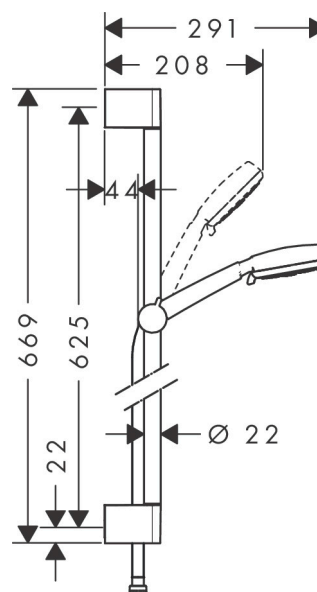

Brand	hansgrohe
Art. Name	MyClub Shower set 1 jet with shower bar 65 cm
Art. Nr.	26755400
Surface	White/Chrome
Pos.	1

Product picture

Technology

Features

- consists of: hand shower, shower bar, shower hose, slider
- shower head size: 100 mm
- spray type: Rain
- without pivot joints
- 90° position adjustable hand shower holder, pivots left and right, up and down
- maximum flow rate at 3 bar: 16 l/min
- wall supports of plastic

Drawing

Flow chart

Spare parts list

Pos.	Description	Articlenumber
1	cover	95217000
2	wall support	95218000
3	tile-matching-disk	97450000
4	mounting set	96179000
5	support, assy	92366000
6		26683400
7	seal	98058000
8	shower hose 1,75 m	28265000
9	filter insert	97708000