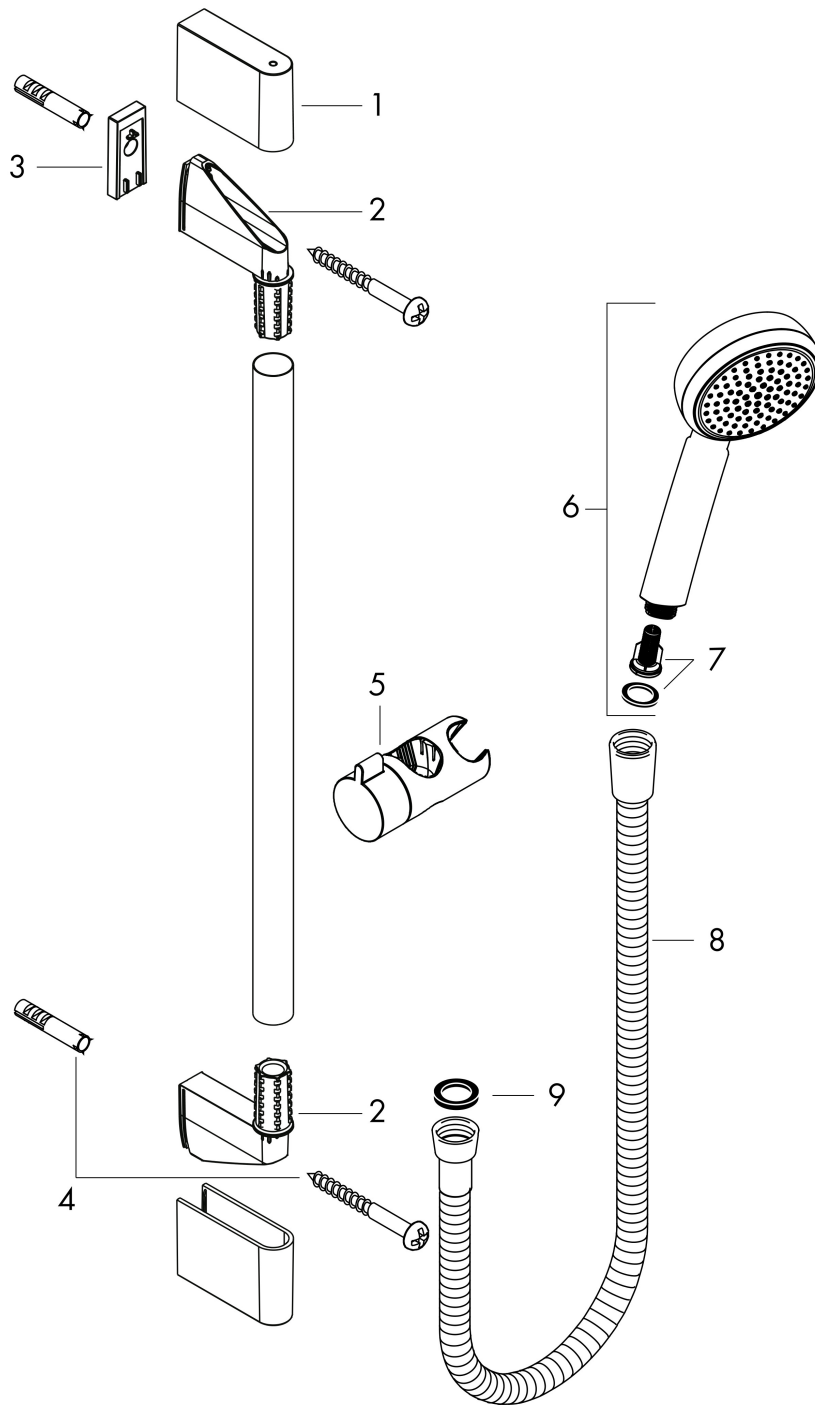

Brand	hansgrohe
Art. Name	MyClub Shower set 1 jet with shower bar 65 cm
Art. Nr.	26755400
Surface	White/Chrome
Pos.	1

Product picture

Technology

Features

- consists of: hand shower, shower bar, shower hose, slider
- shower head size: 100 mm
- spray type: Rain
- without pivot joints
- 90° position adjustable hand shower holder, pivots left and right, up and down
- maximum flow rate at 3 bar: 16 l/min
- wall supports of plastic

Drawing

Flow chart

Spare parts list

Pos.	Description	Articlenumber
1	cover	95217000
2	wall support	95218000
3	tile-matching-disk	97450000
4	mounting set	96179000
5	support, assy	92366000
6		26683400
7	seal	98058000
8	shower hose 1,75 m	28265000
9	filter insert	97708000