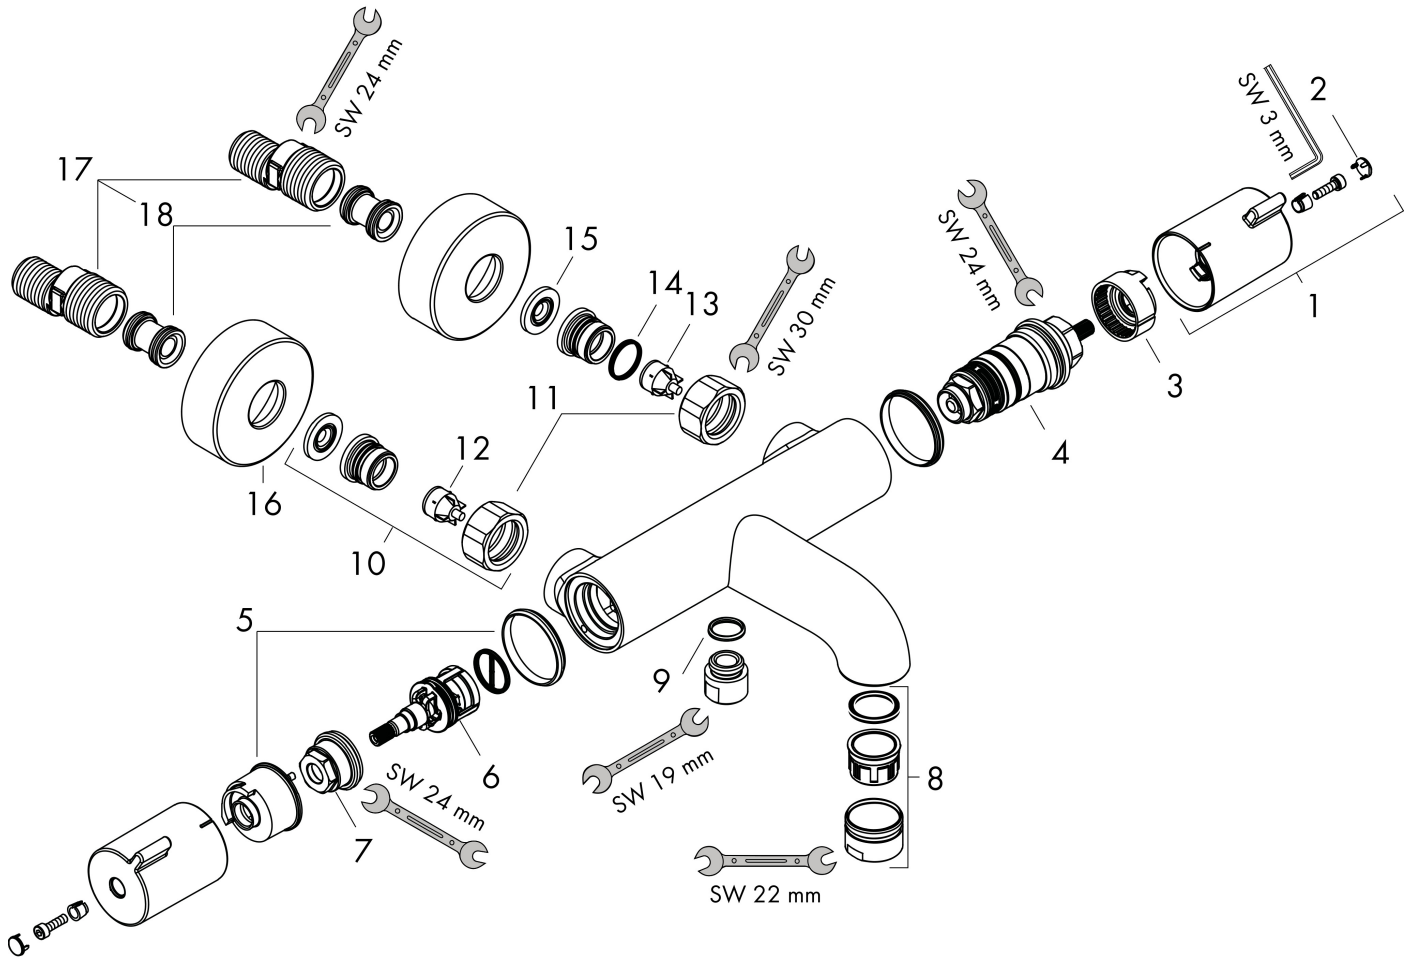

Brand	hansgrohe
Art. Name	MyFox Bath thermostat for exposed installation
Art. Nr.	13154000
Surface	Chrome
Pos.	1

Product picture

Features

- projection 182 mm
- 2 functions
- centre distance: 150 ± 12 mm
- spray type mixer: normal spray
- flow rate: 20 l/min
- min. operating pressure: 1 bar
- max. operating pressure: 10 bar
- thermostat cartridge, shut-off valve
- safety lock at 40° C
- temperature limitation adjustable
- non-return valve
- with automatic resetting
- with silencer
- material handles: metal
- connection type: s-shaped connections
- connection dimension: DN15
- dirt filter included

Technology

Drawing

Flow chart

1 Shower outlet with 1 B-resistanceTub outlet

Spare parts list

Pos.	Description	Articlenumber
1	handle	92836000
2	cover cap	95433000
3	safety set for temperature control	95041000
4	thermostat cartridge	94282000
5	stop ring for flow control	98674000
6	shut off unit with selector	96509000
7	nut	92853000
8	aerator M24x1 (25 l/min)	92511000
9	O-ring 14x2	98129000
10	set of unions	94285000
11	set of nuts	96157000
12	non return valve (pressure-resistant up to 2 MPa)	93136000
13	non return valve	96737000
14	O-ring 17x1,5	98137000
15	filter packing	96922000
16	escutcheon Ø 68 mm	96467000
17	set of S-unions (±12 mm)	94140000
18	noise reduction	96429000