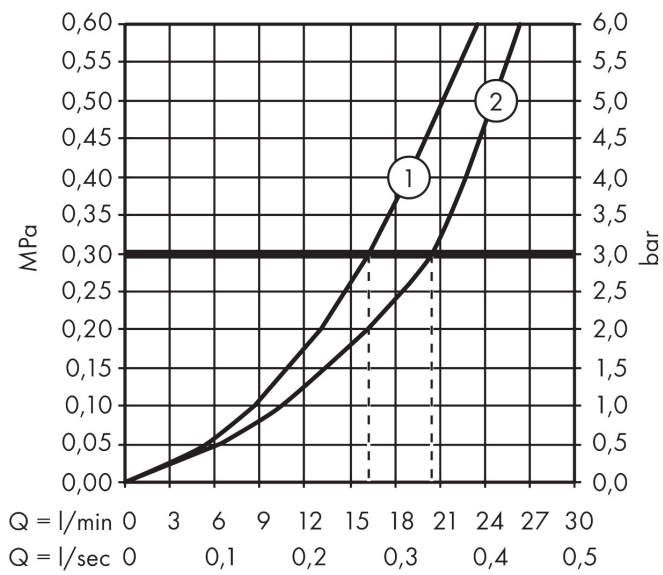

Brand	hansgrohe
Art. Name	MyFox Bath thermostat for exposed installation
Art. Nr.	13154000
Surface	Chrome
Pos.	1

Product picture

Features

- projection 182 mm
- 2 functions
- centre distance: 150 ± 12 mm
- spray type mixer: normal spray
- flow rate: 20 l/min
- min. operating pressure: 1 bar
- max. operating pressure: 10 bar
- thermostat cartridge, shut-off valve
- safety lock at 40° C
- temperature limitation adjustable
- non-return valve
- with automatic resetting
- with silencer
- material handles: metal
- connection type: s-shaped connections
- connection dimension: DN15
- dirt filter included

Technology

Drawing

Flow chart

1 Shower outlet with 1 B-resistanceTub outlet

Spare parts list

Pos.	Description	Articlenumber
1	handle	92836000
2	cover cap	95433000
3	safety set for temperature control	95041000
4	thermostat cartridge	94282000
5	stop ring for flow control	98674000
6	shut off unit with selector	96509000
7	nut	92853000
8	aerator M24x1 (25 l/min)	92511000
9	O-ring 14x2	98129000
10	set of unions	94285000
11	set of nuts	96157000
12	non return valve (pressure-resistant up to 2 MPa)	93136000
13	non return valve	96737000
14	O-ring 17x1,5	98137000
15	filter packing	96922000
16	escutcheon Ø 68 mm	96467000
17	set of S-unions (±12 mm)	94140000
18	noise reduction	96429000