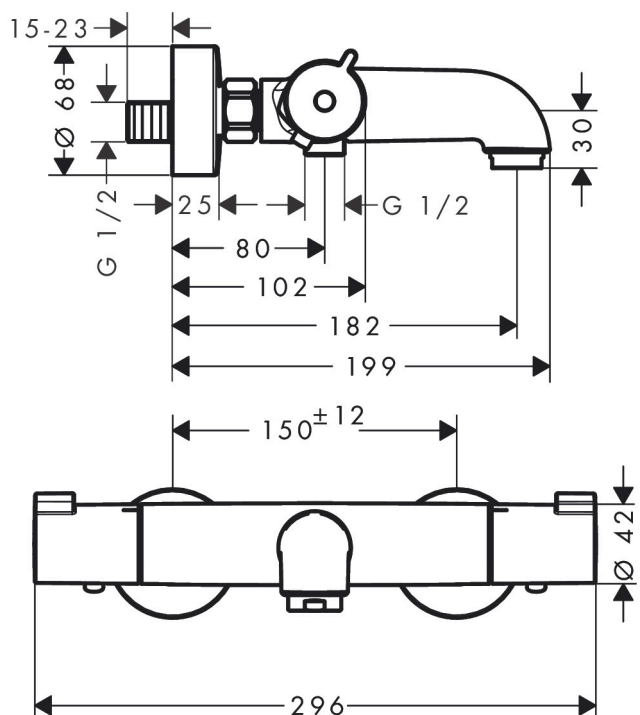

Brand	hansgrohe
Art. Name	MyFox Bath thermostat for exposed installation
Art. Nr.	13154000
Surface	Chrome
Pos.	1

Product picture

Features

- projection 182 mm
- 2 functions
- centre distance: 150 ± 12 mm
- spray type mixer: normal spray
- flow rate: 20 l/min
- min. operating pressure: 1 bar
- max. operating pressure: 10 bar
- thermostat cartridge, shut-off valve
- safety lock at 40° C
- temperature limitation adjustable
- non-return valve
- with automatic resetting
- with silencer
- material handles: metal
- connection type: s-shaped connections
- connection dimension: DN15
- dirt filter included

Technology

Drawing

Flow chart

1 Shower outlet with 1 B-resistanceTub outlet

Spare parts list

Pos.	Description	Articlenumber
1	handle	92836000
2	cover cap	95433000
3	safety set for temperature control	95041000
4	thermostat cartridge	94282000
5	stop ring for flow control	98674000
6	shut off unit with selector	96509000
7	nut	92853000
8	aerator M24x1 (25 l/min)	92511000
9	O-ring 14x2	98129000
10	set of unions	94285000
11	set of nuts	96157000
12	non return valve (pressure-resistant up to 2 MPa)	93136000
13	non return valve	96737000
14	O-ring 17x1,5	98137000
15	filter packing	96922000
16	escutcheon Ø 68 mm	96467000
17	set of S-unions (±12 mm)	94140000
18	noise reduction	96429000