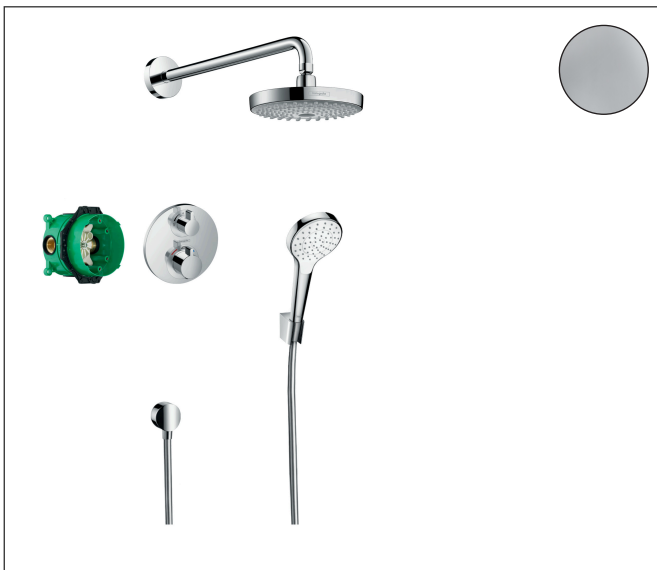

Brand hansgrohe
 Art. Name **Croma Select S** Shower system for concealed installation 180 2jet with Ecostat S thermostat
 Art. Nr. 27295000
 Surface Chrome
 Pos. 1

Product picture

Features

- consists of: overhead shower, hand shower, shower thermostat, basic set, shower arm, shower holder, wall outlet, shower hose
- shower head size: 187 mm
- spray type overhead shower: Rain, IntenseRain
- spray type hand shower: Rain
- maximum flow rate at 3 bar: 17 l/min
- pivot connector prevents hose from tangling
- max. operating pressure: 6 bar
- connection type: basic set

Drawing

Technology

Spray Types