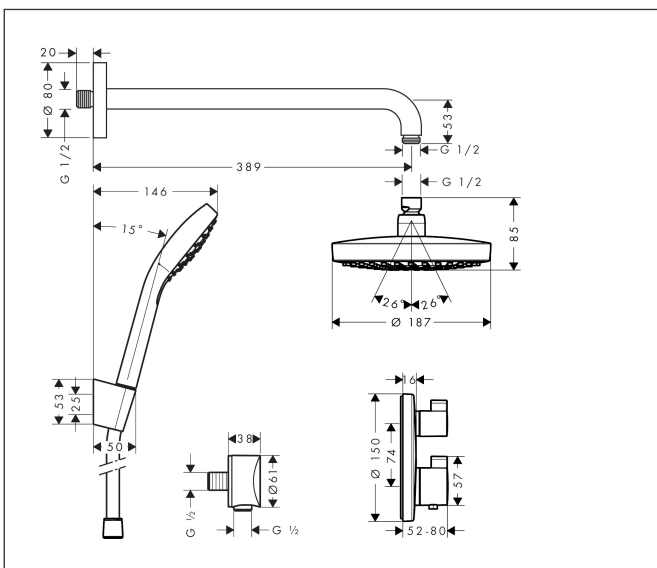

Brand hansgrohe
 Art. Name **Croma Select S** Shower system for concealed installation 180 2jet with Ecostat S thermostat
 Art. Nr. 27295000
 Surface Chrome
 Pos. 1

Product picture

Features

- consists of: overhead shower, hand shower, shower thermostat, basic set, shower arm, shower holder, wall outlet, shower hose
- shower head size: 187 mm
- spray type overhead shower: Rain, IntenseRain
- spray type hand shower: Rain
- maximum flow rate at 3 bar: 17 l/min
- pivot connector prevents hose from tangling
- max. operating pressure: 6 bar
- connection type: basic set

Drawing

Technology

Spray Types