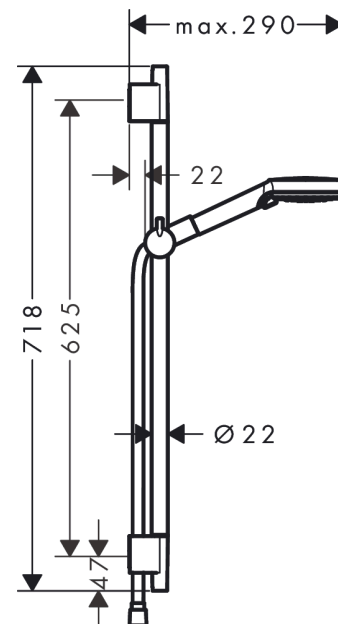

Vernis Blend

Shower set 100 Vario EcoSmart with shower bar S Puro 65 cm

Finish: **Matt Black** Article Number: **26423670**

Description

product features

- consists of: hand shower, shower bar, shower hose, slider
- shower head size: 100 mm
- spray type: Rain, IntenseRain
- spray type adjustment by turning spray disc
- hand shower holder inclination angle can be adjusted by 45°
- maximum flow rate at 3 bar: 9,7 l/min
- minimum flow pressure: 1 bar
- operating pressure: min. 1 bar/max. 6 bar
- wall mounting: screw fastening
- wall supports made of plastic
- profile pipe: round
- pipe length: 718 mm
- shower bar diameter: 22 mm
- drilling distance 625 mm
- shower hose with conical nut on both ends
- pivot connector prevents hose from tangling

Technology

Product image

Scale drawing

Vernis Blend

Shower set 100 Vario EcoSmart with shower bar S Puro 65 cm

Finish: **Matt Black** Article Number: **26423670**

Flowchart

The consumption was measured in combination with the appropriate fittings (thermostat/mixer/in-wall valve) to reflect actual application in practice.

Vernis Blend
Shower set 100 Vario EcoSmart with shower bar S Puro 65 cm
 Finish: **Matt Black** Article Number: **26423670**

Exploded Drawing

Year of production: >04/21

Vernis Blend

Shower set 100 Vario EcoSmart with shower bar S Puro 65 cm

Finish: **Matt Black** Article Number: **26423670**

Spare part list

Year of production: >04/21

| Pos. | Description | Article Number | PC | PU |
|-------------|------------------------------|-----------------------|-----------|-----------|
| 1 | cover | 95217670 | 54 | 1 |
| 2 | support, assy | 97651670 | 63 | 1 |
| 3 | tile-matching-disk 7 mm | 97450670 | 54 | 1 |
| 4 | wall support | 95218000 | 3 | 1 |
| 5 | mounting set | 96179000 | 4 | 1 |
| 6 | shower hose Isiflex'B 1,60 m | 28276670 | 99 | 1 |
| 7 | handshower | 26340670 | 99 | 1 |
| 8 | filter packing | 94246000 | 1 | 1 |