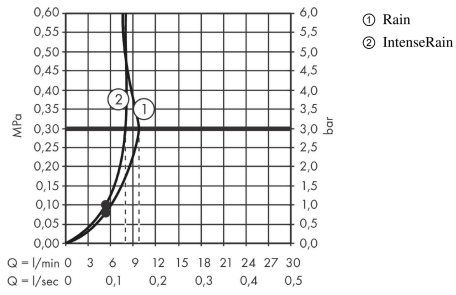

Vernis Blend

Shower set 100 Vario EcoSmart with shower bar S Puro 65 cm

Finish: **Matt Black** Article Number: **26423670**

Description

product features

- consists of: hand shower, shower bar, shower hose, slider
- shower head size: 100 mm
- spray type: Rain, IntenseRain
- spray type adjustment by turning spray disc
- hand shower holder inclination angle can be adjusted by 45°
- maximum flow rate at 3 bar: 9,7 l/min
- minimum flow pressure: 1 bar
- operating pressure: min. 1 bar/max. 6 bar
- wall mounting: screw fastening
- wall supports made of plastic
- profile pipe: round
- pipe length: 718 mm
- shower bar diameter: 22 mm
- drilling distance 625 mm
- shower hose with conical nut on both ends
- pivot connector prevents hose from tangling

Technology

Product image

Scale drawing

Vernis Blend

Shower set 100 Vario EcoSmart with shower bar S Puro 65 cm

Finish: **Matt Black** Article Number: **26423670**

Flowchart

The consumption was measured in combination with the appropriate fittings (thermostat/mixer/in-wall valve) to reflect actual application in practice.

Vernis Blend
Shower set 100 Vario EcoSmart with shower bar S Puro 65 cm
 Finish: **Matt Black** Article Number: **26423670**

Exploded Drawing

Year of production: >04/21

Vernis Blend

Shower set 100 Vario EcoSmart with shower bar S Puro 65 cm