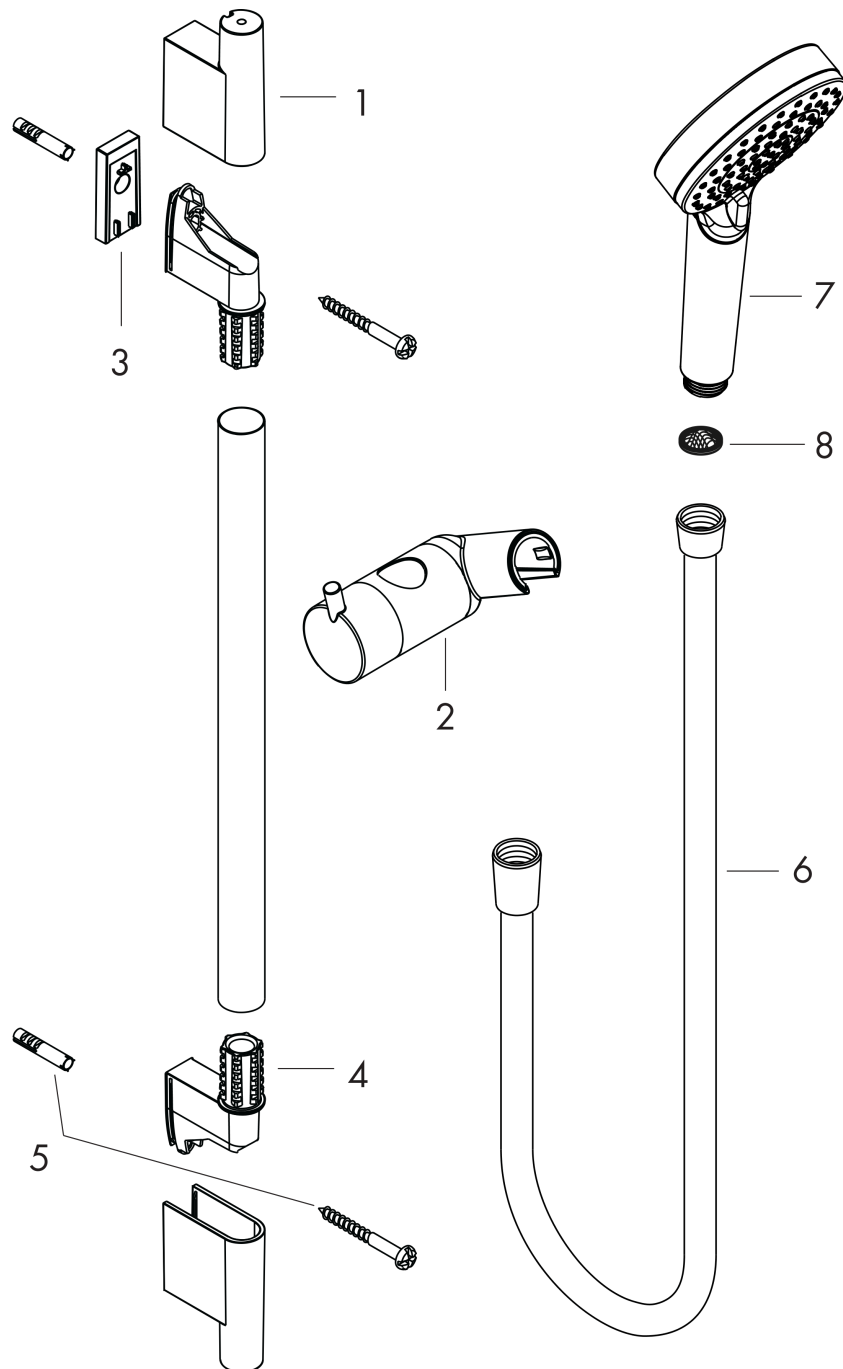

Vernis Blend

Shower set 100 Vario EcoSmart with shower bar S Puro 65 cm

Finish: **Matt Black** Article Number: **26423670**

Description

product features

- consists of: hand shower, shower bar, shower hose, slider
- shower head size: 100 mm
- spray type: Rain, IntenseRain
- spray type adjustment by turning spray disc
- hand shower holder inclination angle can be adjusted by 45°
- maximum flow rate at 3 bar: 9,7 l/min
- minimum flow pressure: 1 bar
- operating pressure: min. 1 bar/max. 6 bar
- wall mounting: screw fastening
- wall supports made of plastic
- profile pipe: round
- pipe length: 718 mm
- shower bar diameter: 22 mm
- drilling distance 625 mm
- shower hose with conical nut on both ends
- pivot connector prevents hose from tangling

Technology

Product image

Scale drawing

Vernis Blend

Shower set 100 Vario EcoSmart with shower bar S Puro 65 cm

Finish: **Matt Black** Article Number: **26423670**

Flowchart

The consumption was measured in combination with the appropriate fittings (thermostat/mixer/in-wall valve) to reflect actual application in practice.

Vernis Blend
Shower set 100 Vario EcoSmart with shower bar S Puro 65 cm
 Finish: **Matt Black** Article Number: **26423670**

Exploded Drawing

Year of production: >04/21

Vernis Blend

Shower set 100 Vario EcoSmart with shower bar S Puro 65 cm

Finish: **Matt Black** Article Number: **26423670**

Spare part list

Year of production: >04/21

| Pos. | Description | Article Number | PC | PU |
|-------------|------------------------------|-----------------------|-----------|-----------|
| 1 | cover | 95217670 | 54 | 1 |
| 2 | support, assy | 97651670 | 63 | 1 |
| 3 | tile-matching-disk 7 mm | 97450670 | 54 | 1 |
| 4 | wall support | 95218000 | 3 | 1 |
| 5 | mounting set | 96179000 | 4 | 1 |
| 6 | shower hose Isiflex'B 1,60 m | 28276670 | 99 | 1 |
| 7 | handshower | 26340670 | 99 | 1 |
| 8 | filter packing | 94246000 | 1 | 1 |