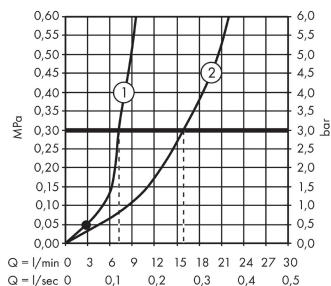

Logis

Single lever bath mixer with long spout

Surfaces: **Chrome** Article Number: **71402000**

Description

product features

- projection 300 mm
- connection type: s-shaped connections
- centre distance: 150 ± 12 mm
- spray type mixer: normal spray
- flow rate at 3 bar: 22 l/min
- ceramic cartridge
- temperature limitation adjustable
- with automatic resetting
- suitable for continuous flow water heaters
- connection dimension: DN15

Technology

Product image

Scale drawing

Flowchart

- ① Shower outlet with IB-resistance
- ② Bath Spout