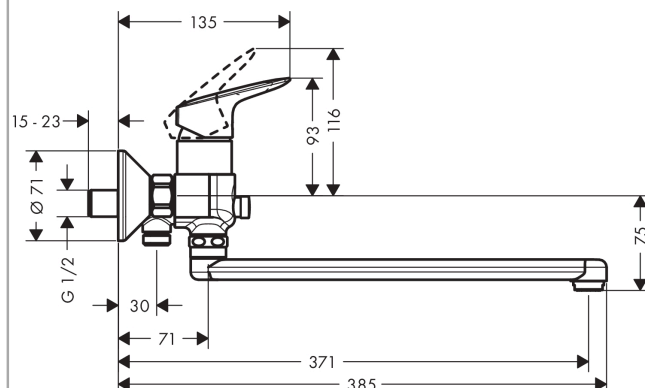

Logis

Single lever bath mixer with long spout

Surfaces: **Chrome** Article Number: **71402000**

Description

product features

- projection 300 mm
- connection type: s-shaped connections
- centre distance: 150 ± 12 mm
- spray type mixer: normal spray
- flow rate at 3 bar: 22 l/min
- ceramic cartridge
- temperature limitation adjustable
- with automatic resetting
- suitable for continuous flow water heaters
- connection dimension: DN15

Technology

Product image

Scale drawing

Flowchart

- ① Shower outlet with IB-resistance
- ② Bath Spout